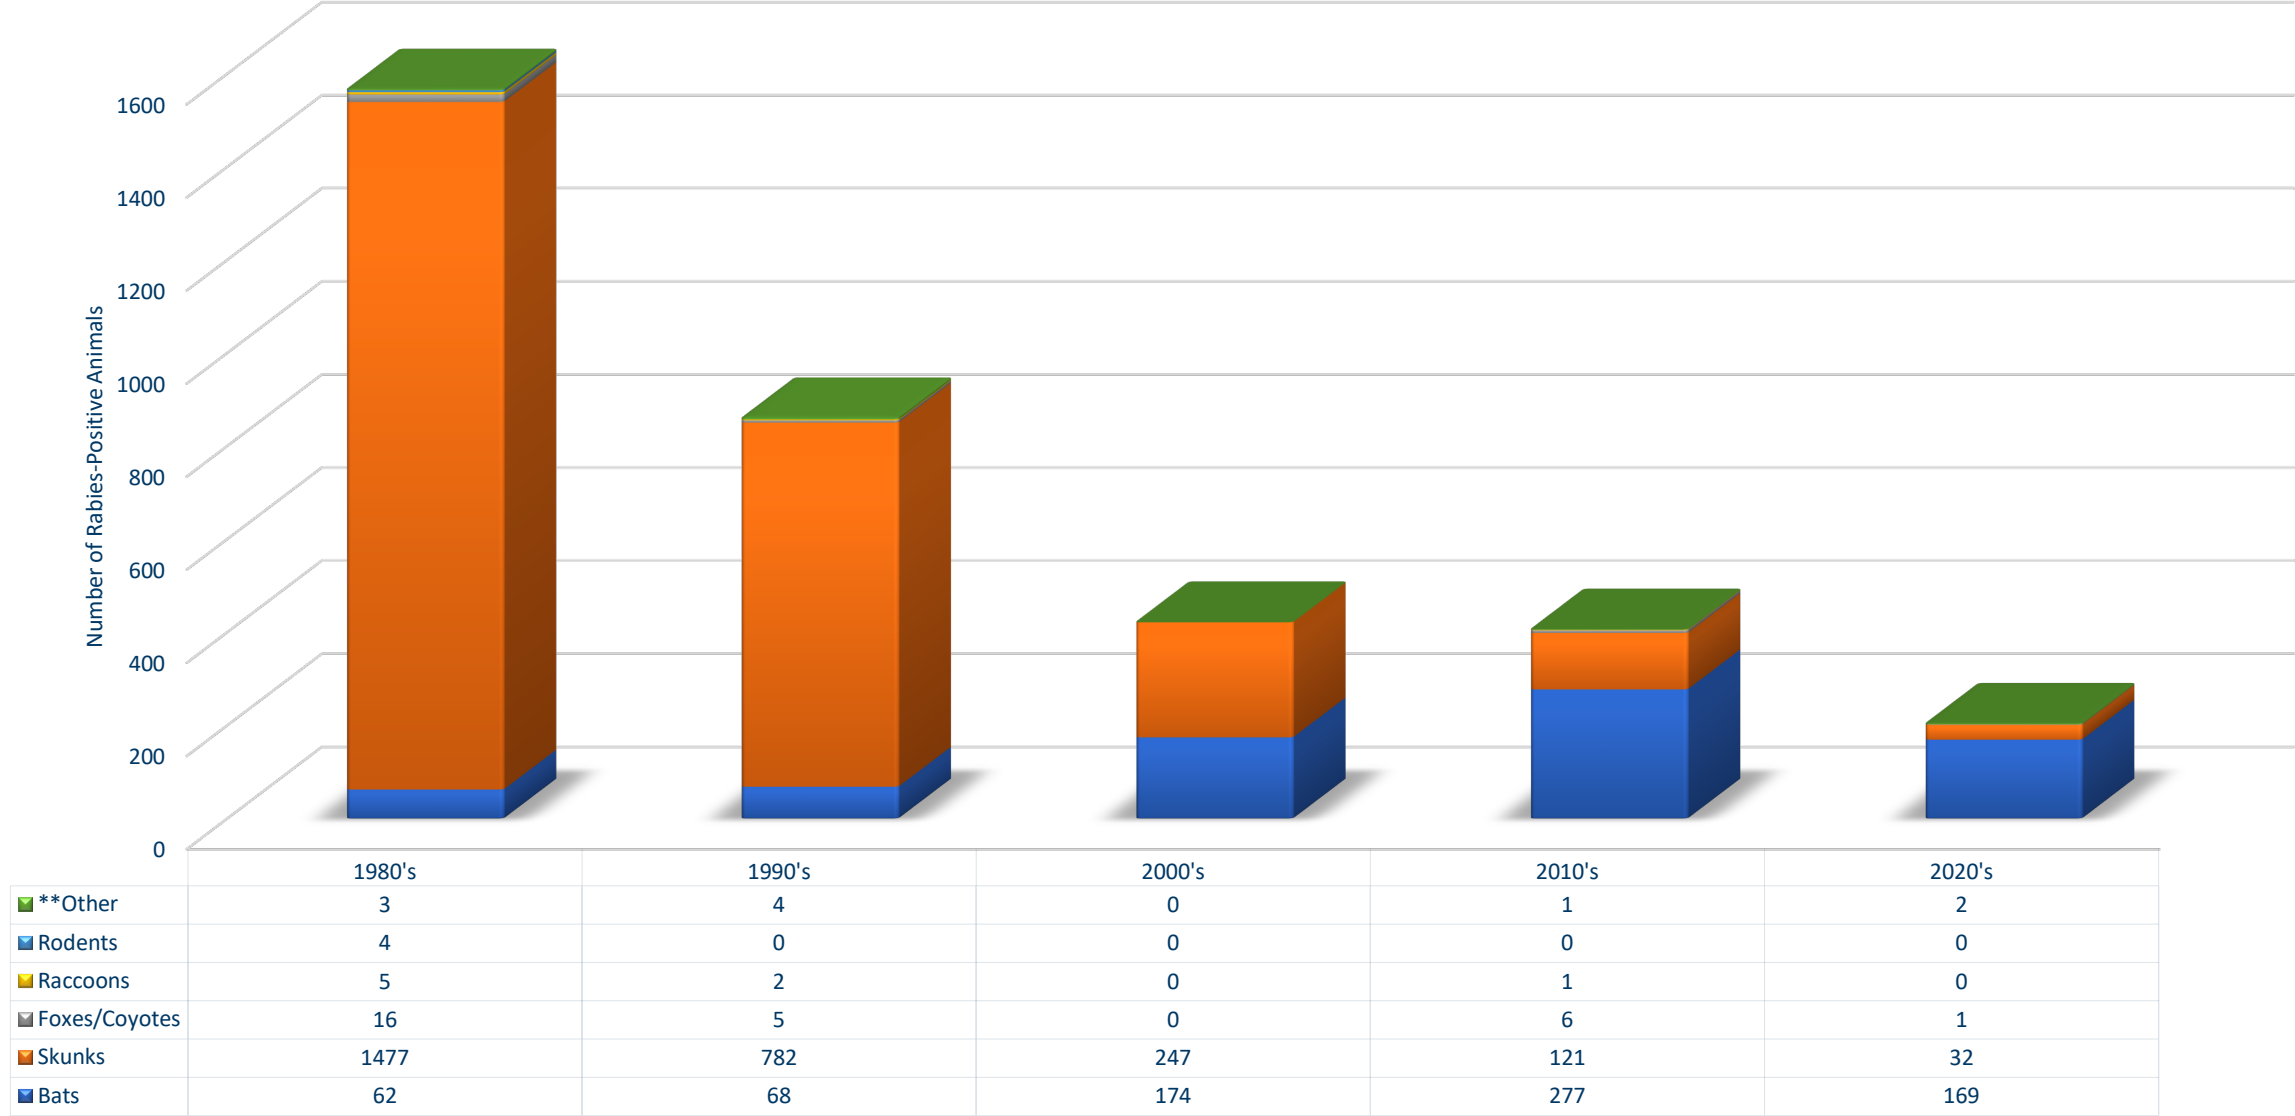

Rabies in Minnesota Wild Species (1975-Present*)

* 2024 Results current as of 12/31/2024

** Species include: 2 badgers (1976, 1999); 1 beaver (1988); 1 llama (1991); 2 opossums (1995, 1999); 1 rabbit (1980); 1 wolf (1987); 1 deer (2012); 1 alpaca (2022); and 1 fisher (2023)