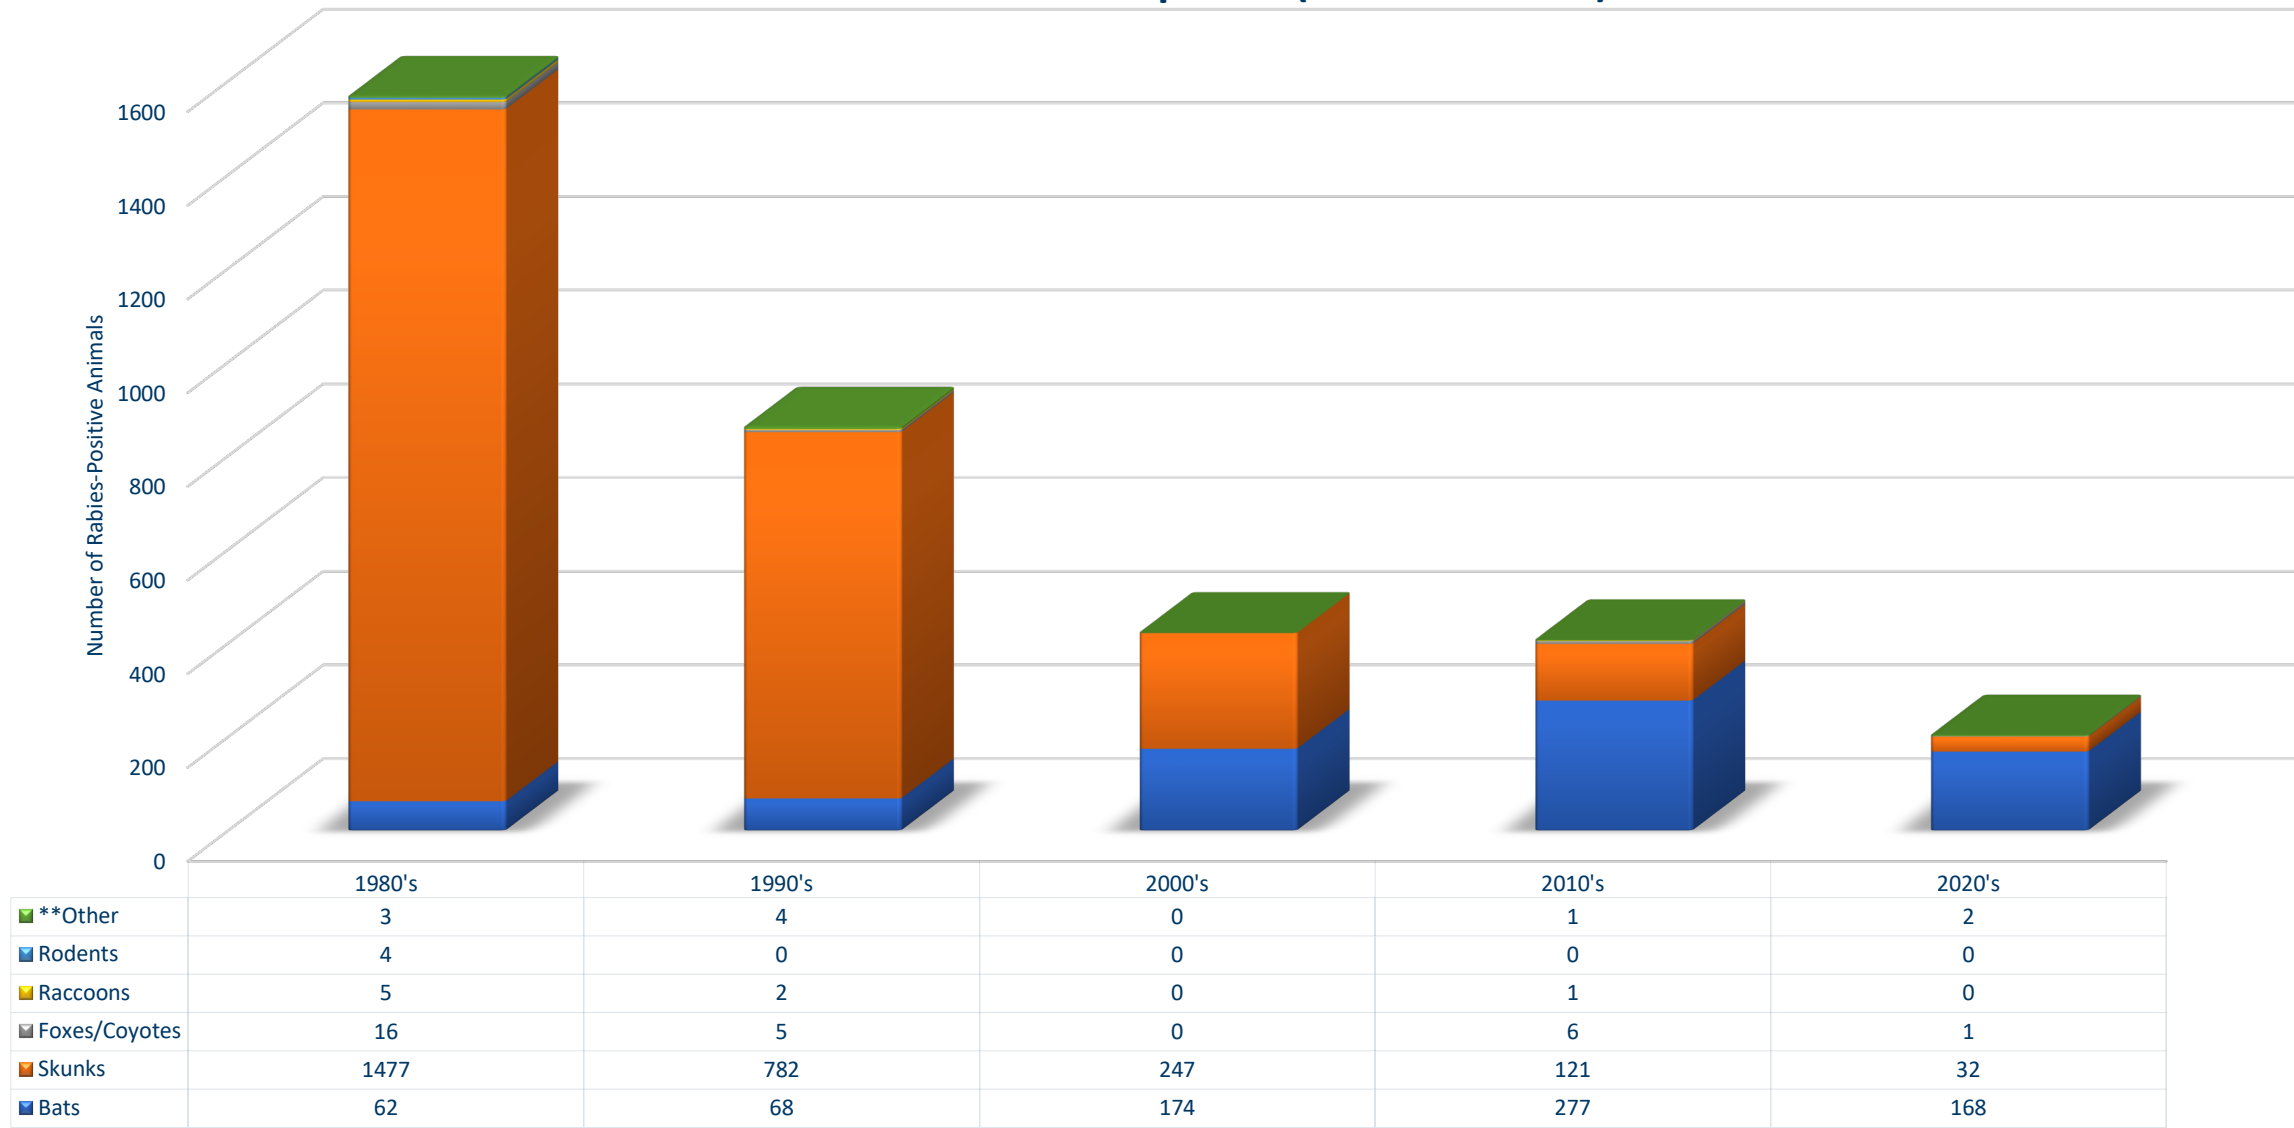

Rabies in Minnesota Wild Species (1975-Present*)

* 2024 Results current as of 11/30/2024

** Species include: 2 badgers (1976, 1999); 1 beaver (1988); 1 llama (1991); 2 opossums (1995, 1999); 1 rabbit (1980); 1 wolf (1987); 1 deer (2012); 1 alpaca (2022); and 1 fisher (2023)