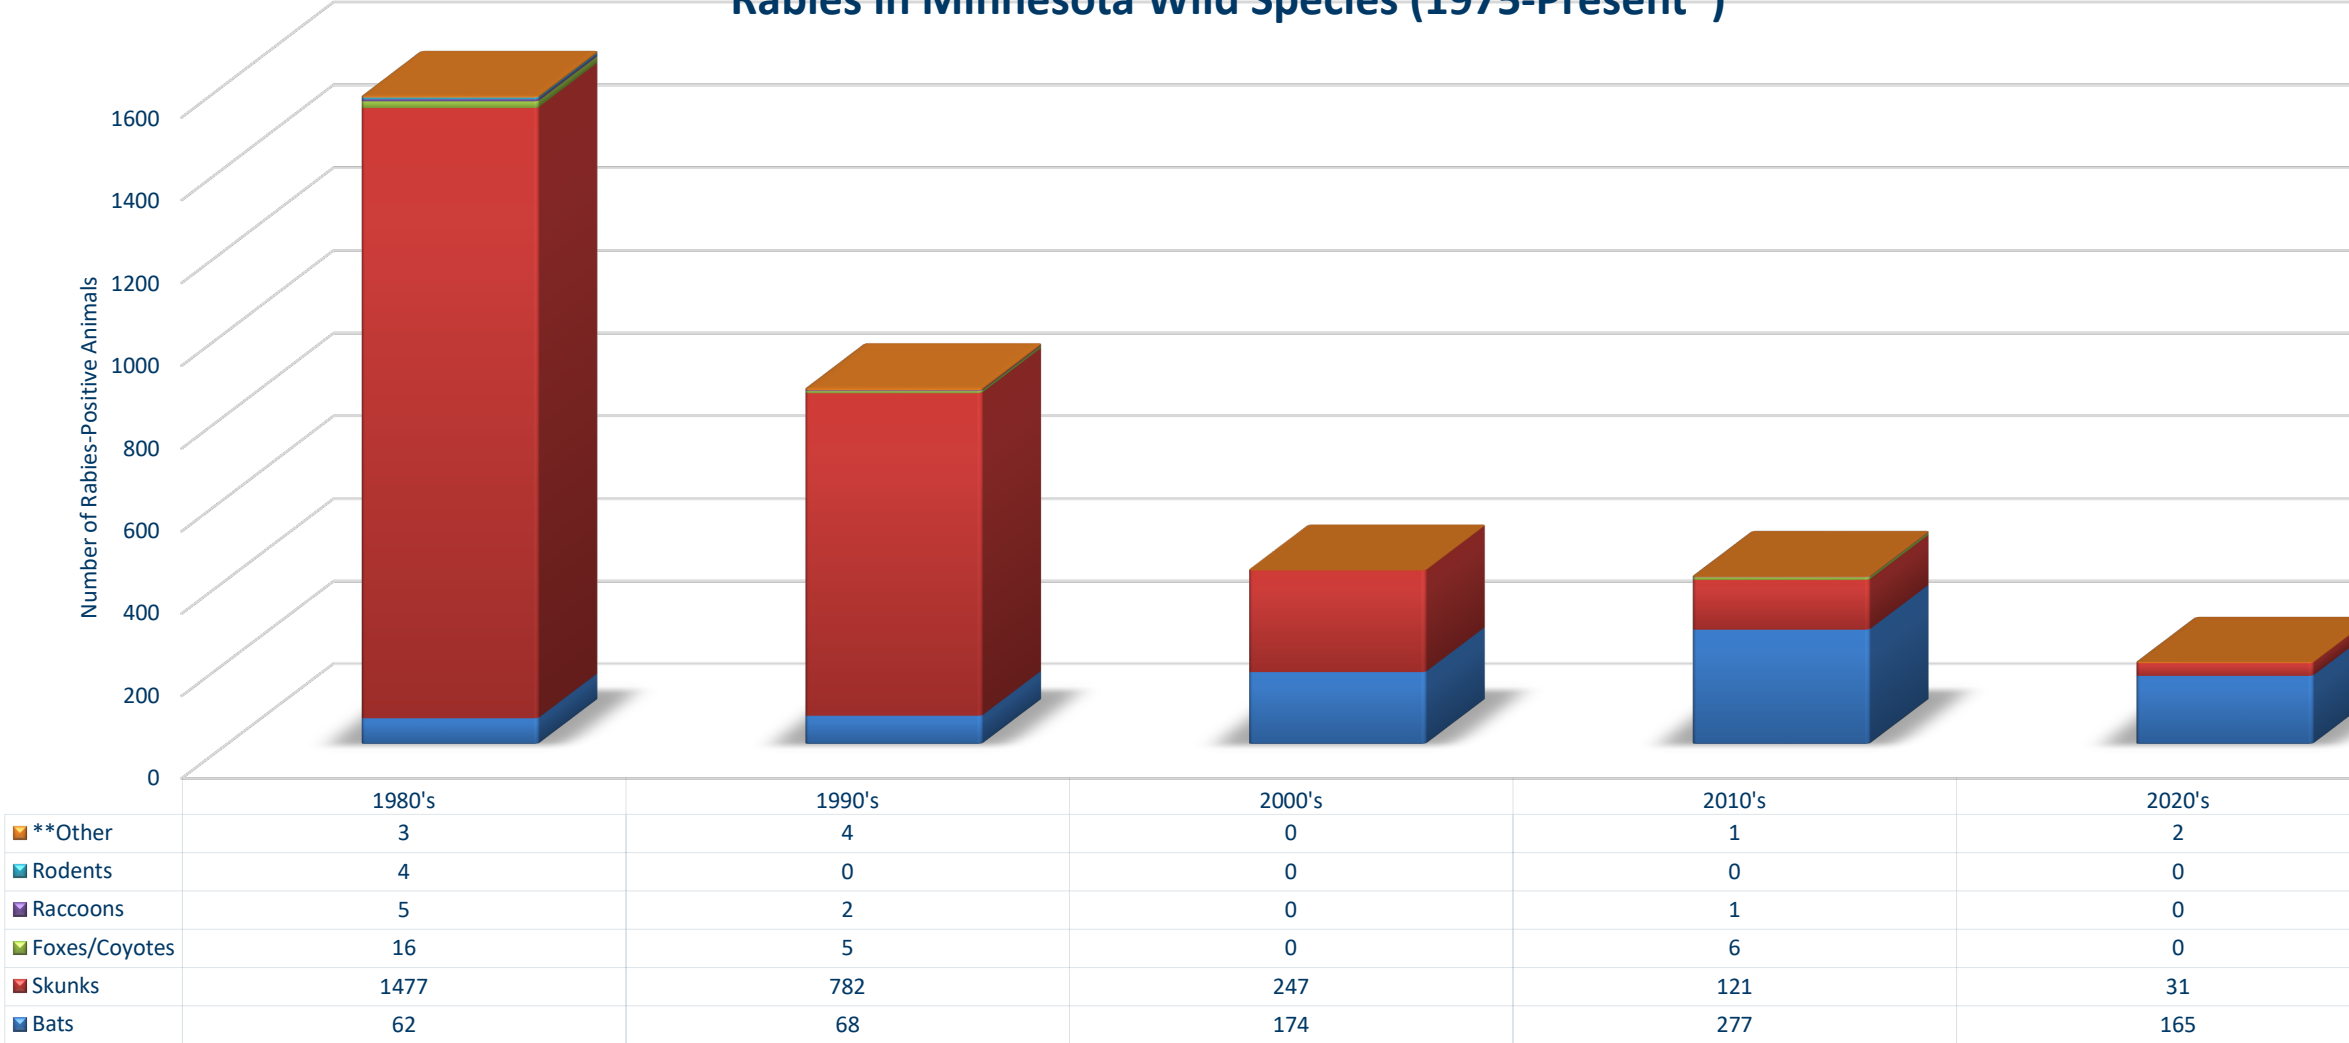

**Rabies in Minnesota Wild Species (1975-Present\*)**

\* 2024 Results current as of 10/31/2024

\*\* Species include: 2 badgers (1976, 1999); 1 beaver (1988); 1 llama (1991); 2 opossums (1995, 1999); 1 rabbit (1980); 1 wolf (1987); 1 deer (2012); 1 alpaca (2022); and 1 fisher (2023)