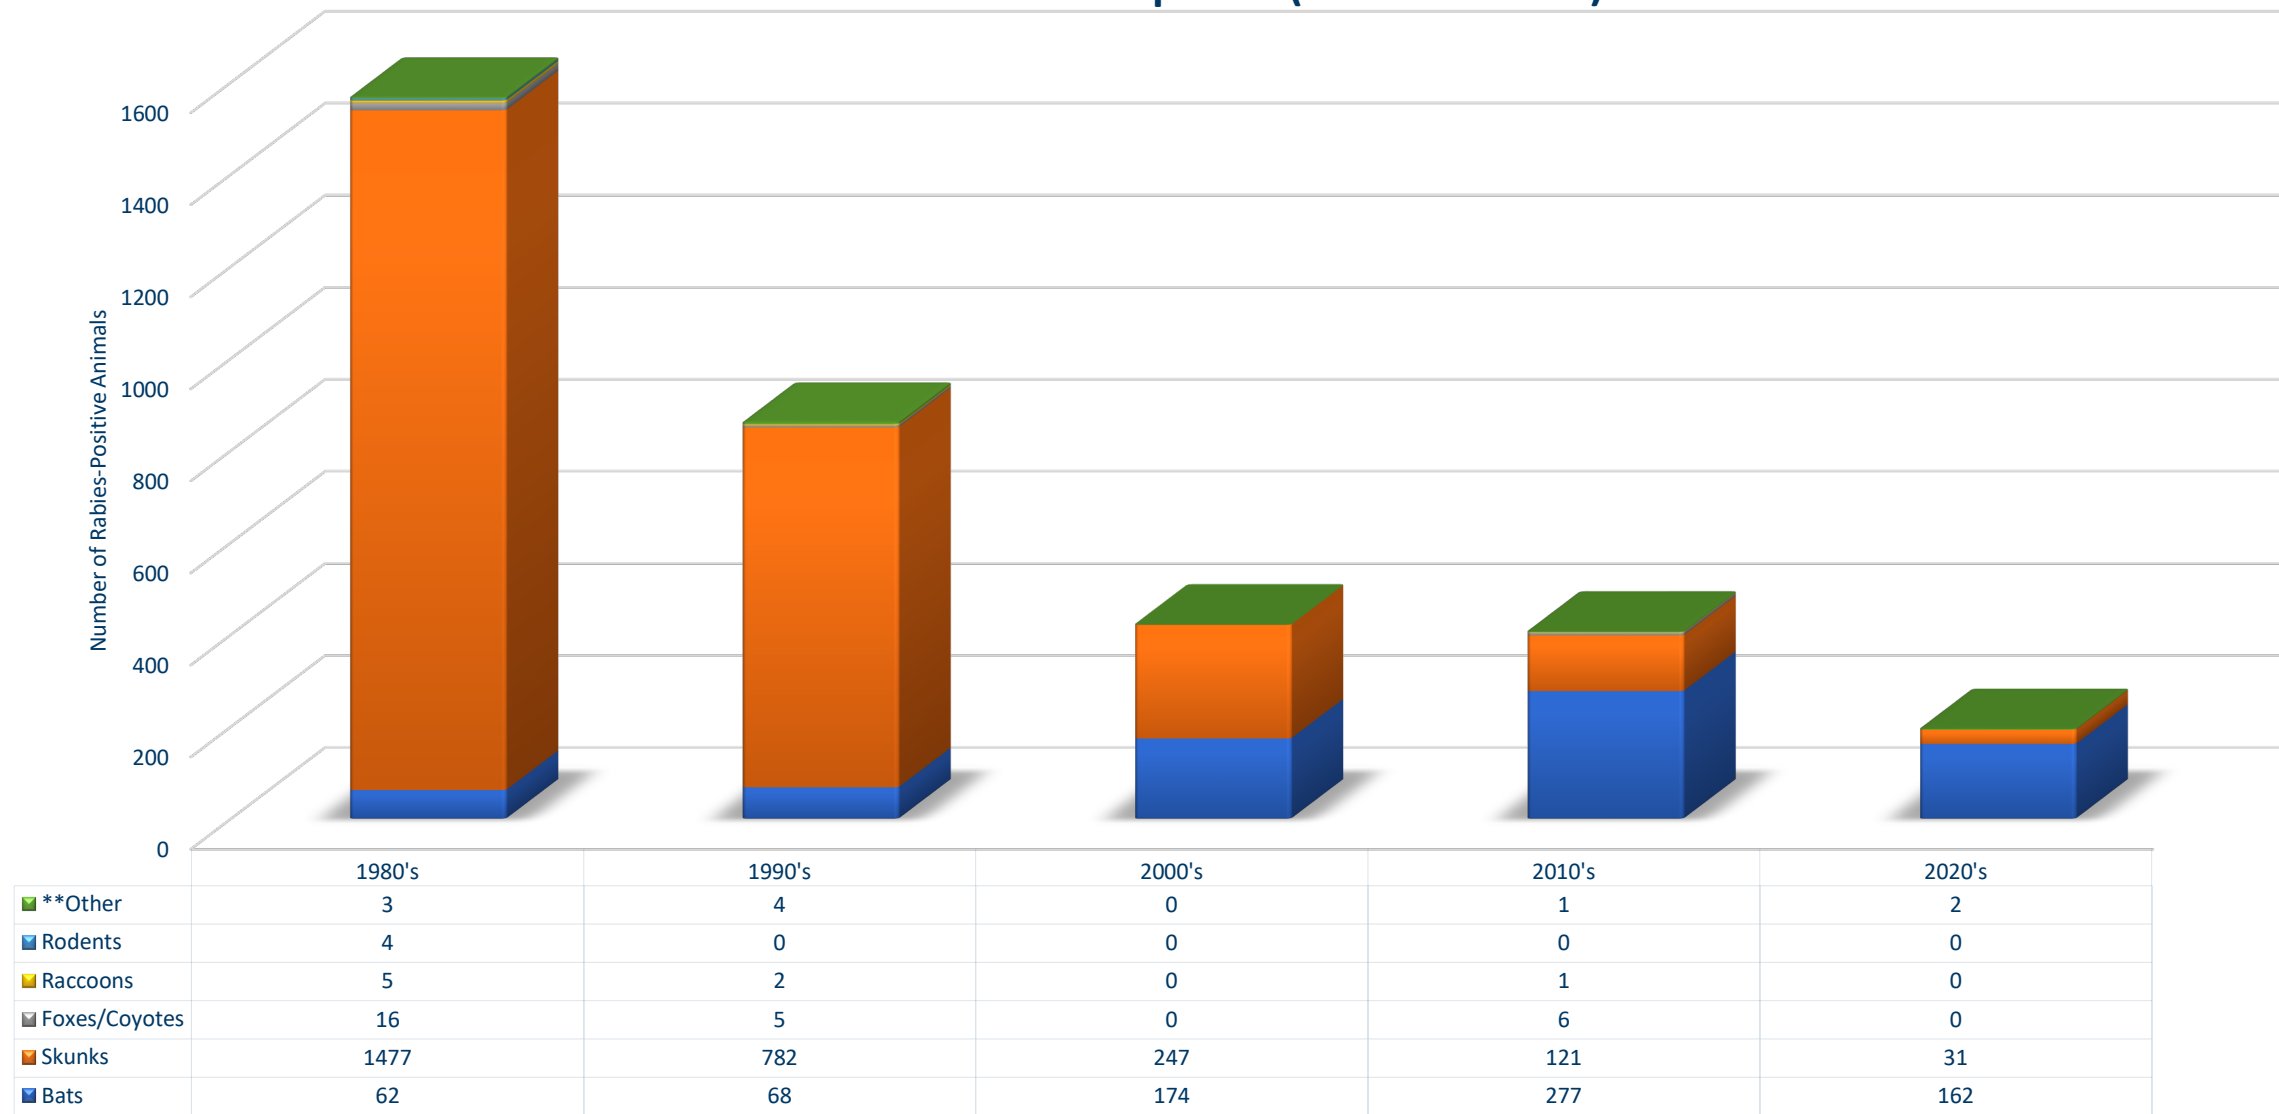

### Rabies in Minnesota Wild Species (1975-Present\*)

\* 2024 Results current as of 9/30/2024

\*\* Species include: 2 badgers (1976, 1999); 1 beaver (1988); 1 llama (1991); 2 opossums (1995, 1999); 1 rabbit (1980); 1 wolf (1987); 1 deer (2012); 1 alpaca (2022); and 1 fisher (2023)