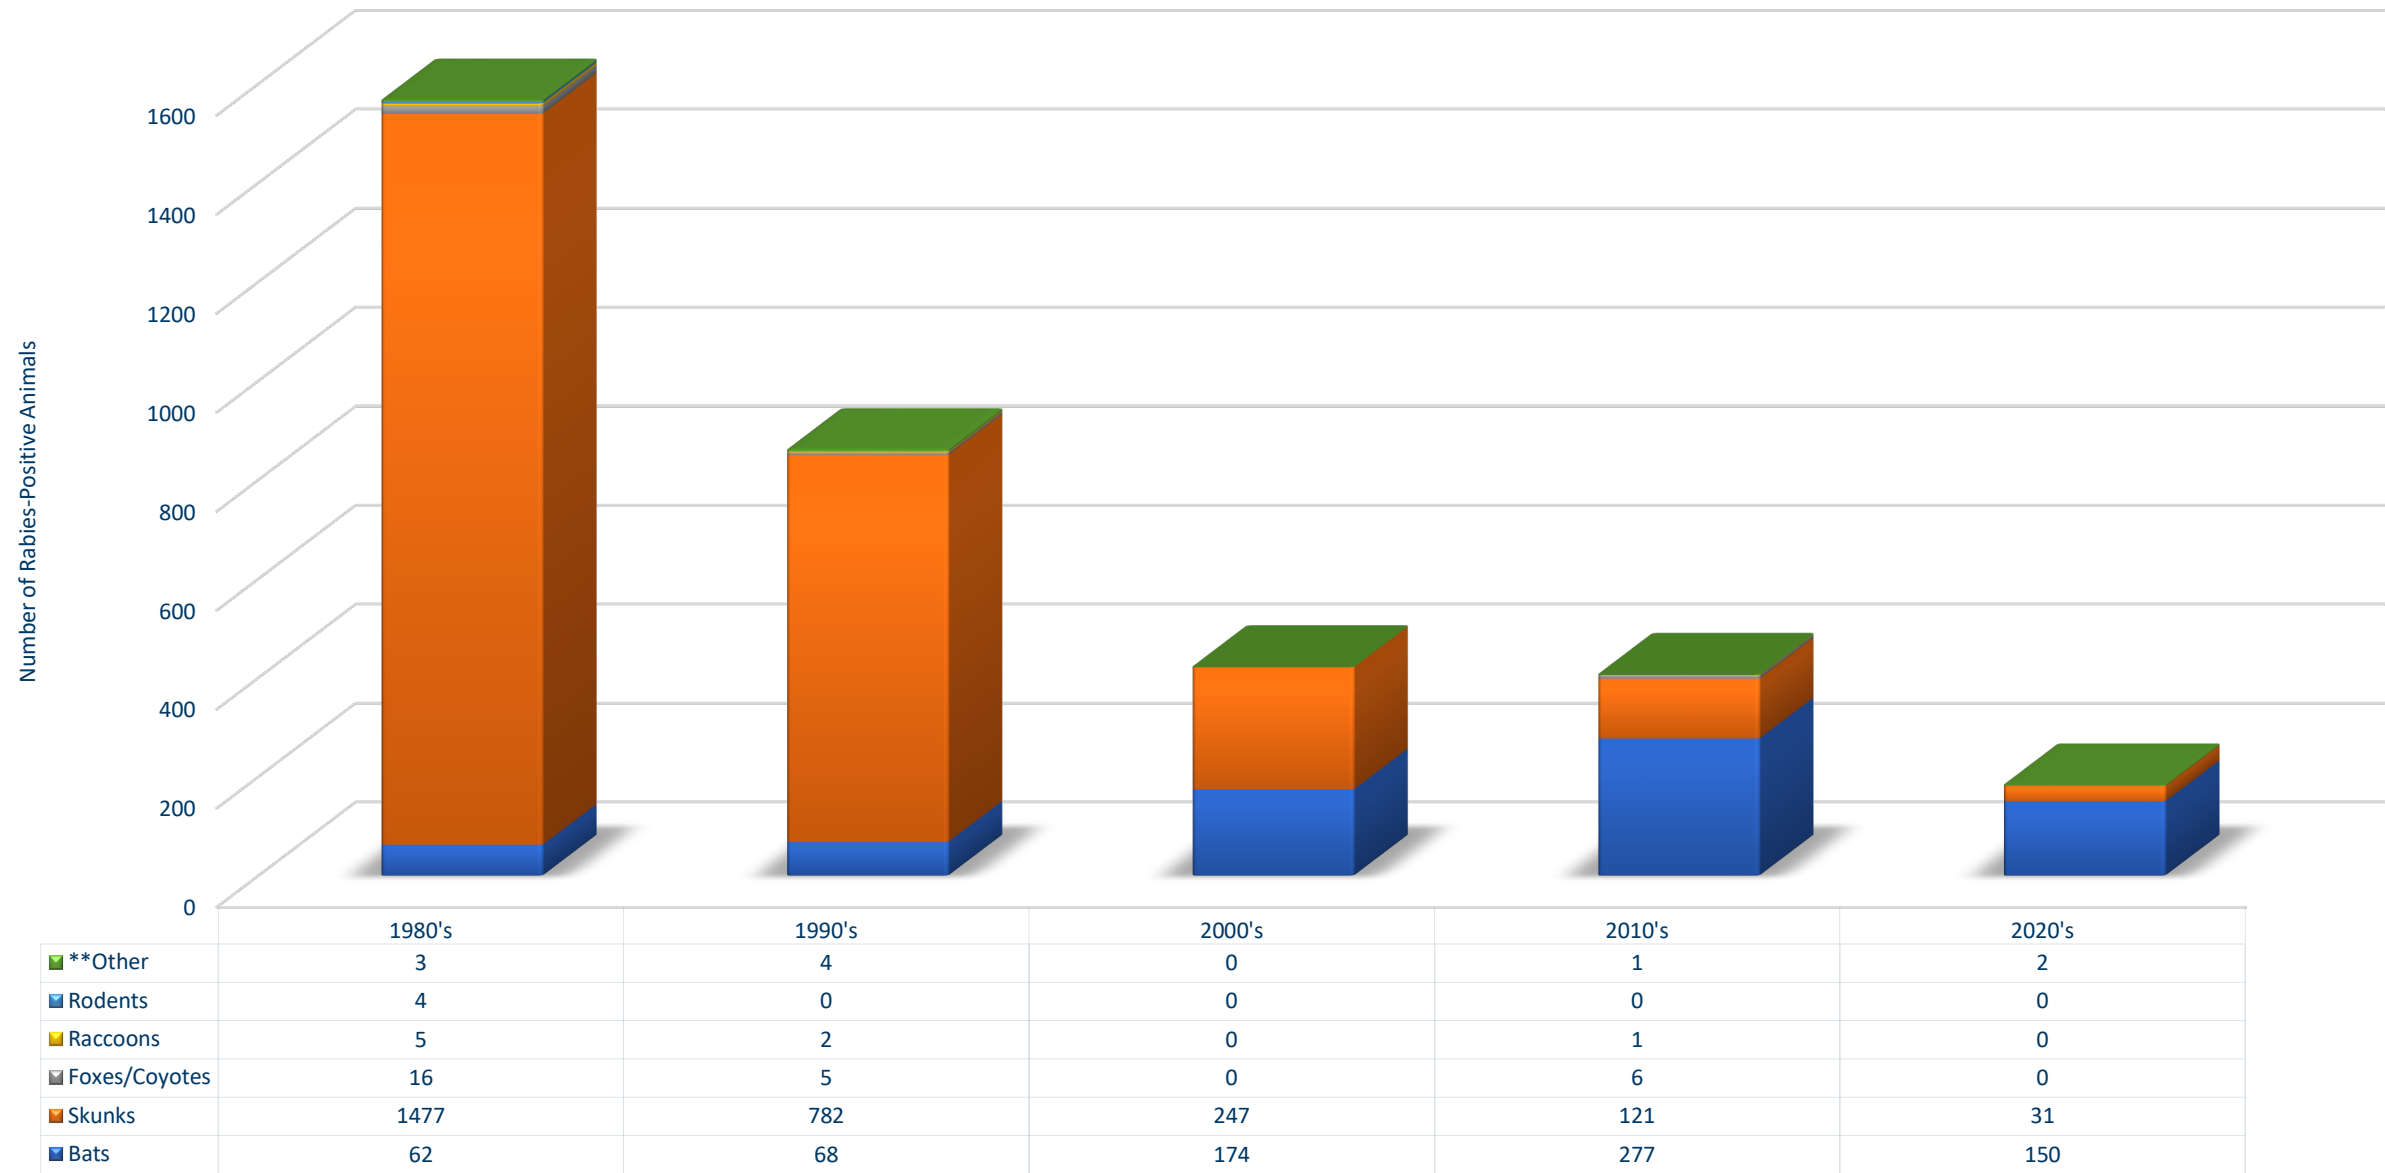

### Rabies in Minnesota Wild Species (1975-Present\*)

\* 2024 Results current as of 8/31/2024

\*\* Species include: 2 badgers (1976, 1999); 1 beaver (1988); 1 llama (1991); 2 opossums (1995, 1999); 1 rabbit (1980); 1 wolf (1987); 1 deer (2012); 1 alpaca (2022); and 1 fisher (2023)