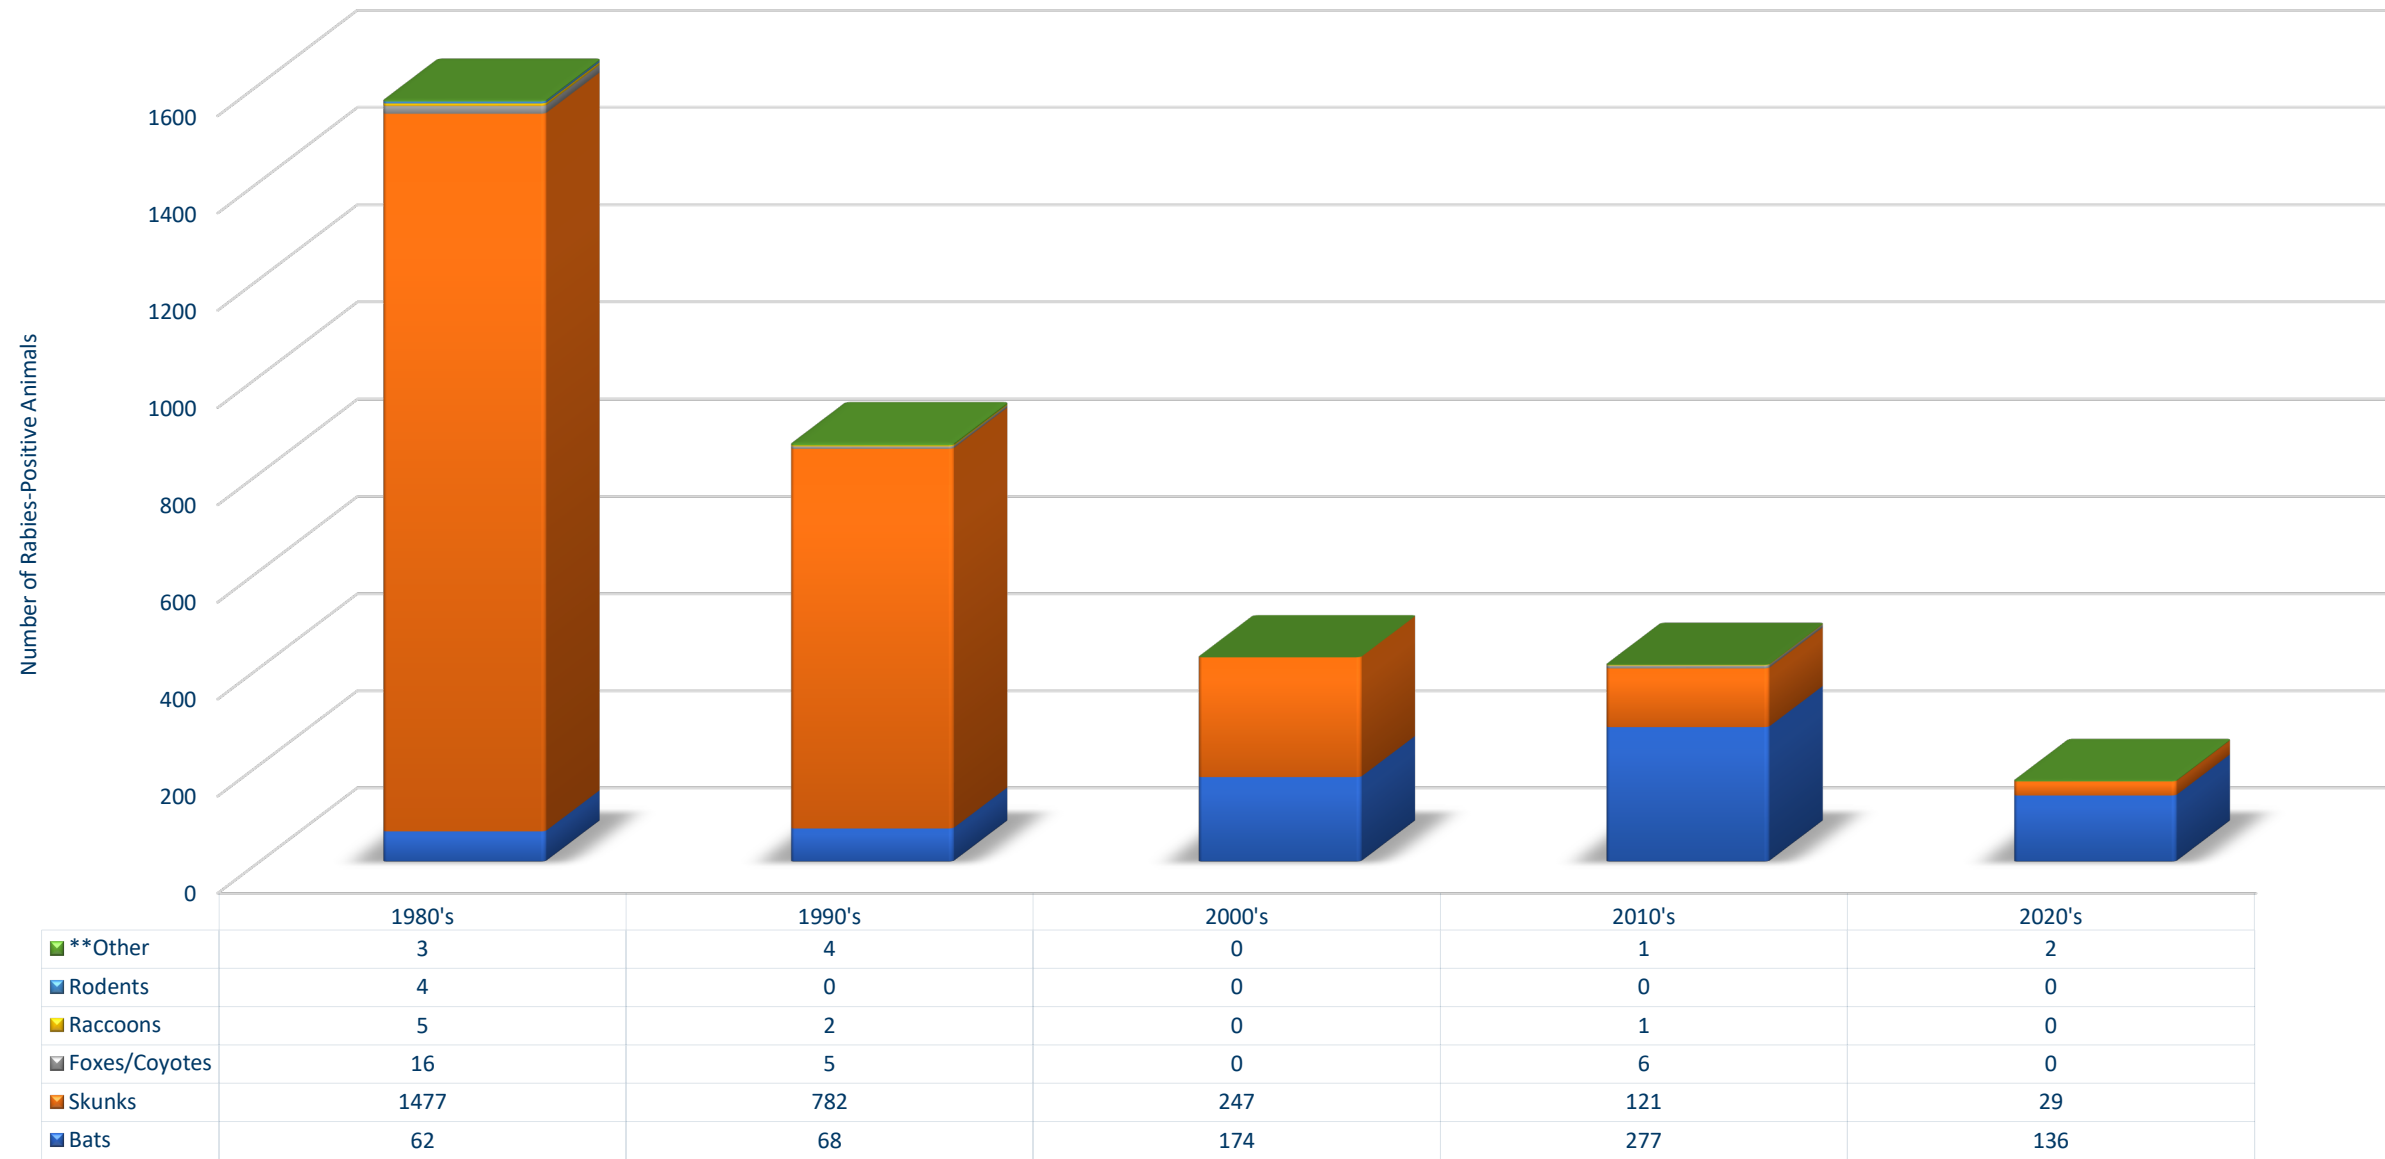

Rabies in Minnesota Wild Species (1975-Present*)

* 2024 Results current as of 6/30/2024

** Species include: 2 badgers (1976, 1999); 1 beaver (1988); 1 llama (1991); 2 opossums (1995, 1999); 1 rabbit (1980); 1 wolf (1987); 1 deer (2012); 1 alpaca (2022); and 1 fisher (2023)