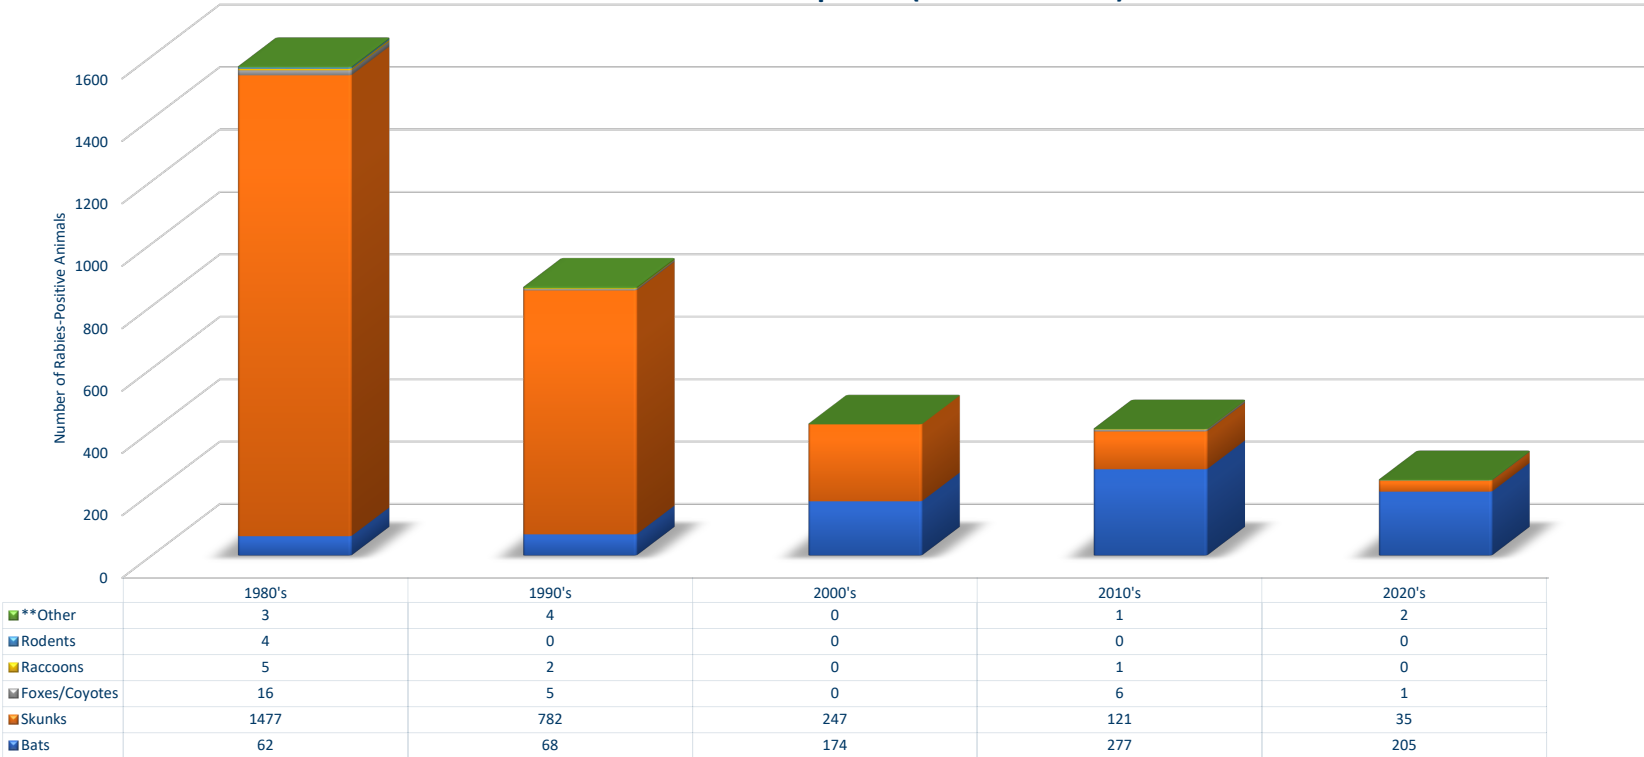

Rabies in Minnesota Wild Species (1975-Present*)

* 2026 Results current as of 3/31/2026

** Source of data for 2003 and on: Rabies Database query "Positive Cases by Species and County (Jan 1 thru Dec 31)"