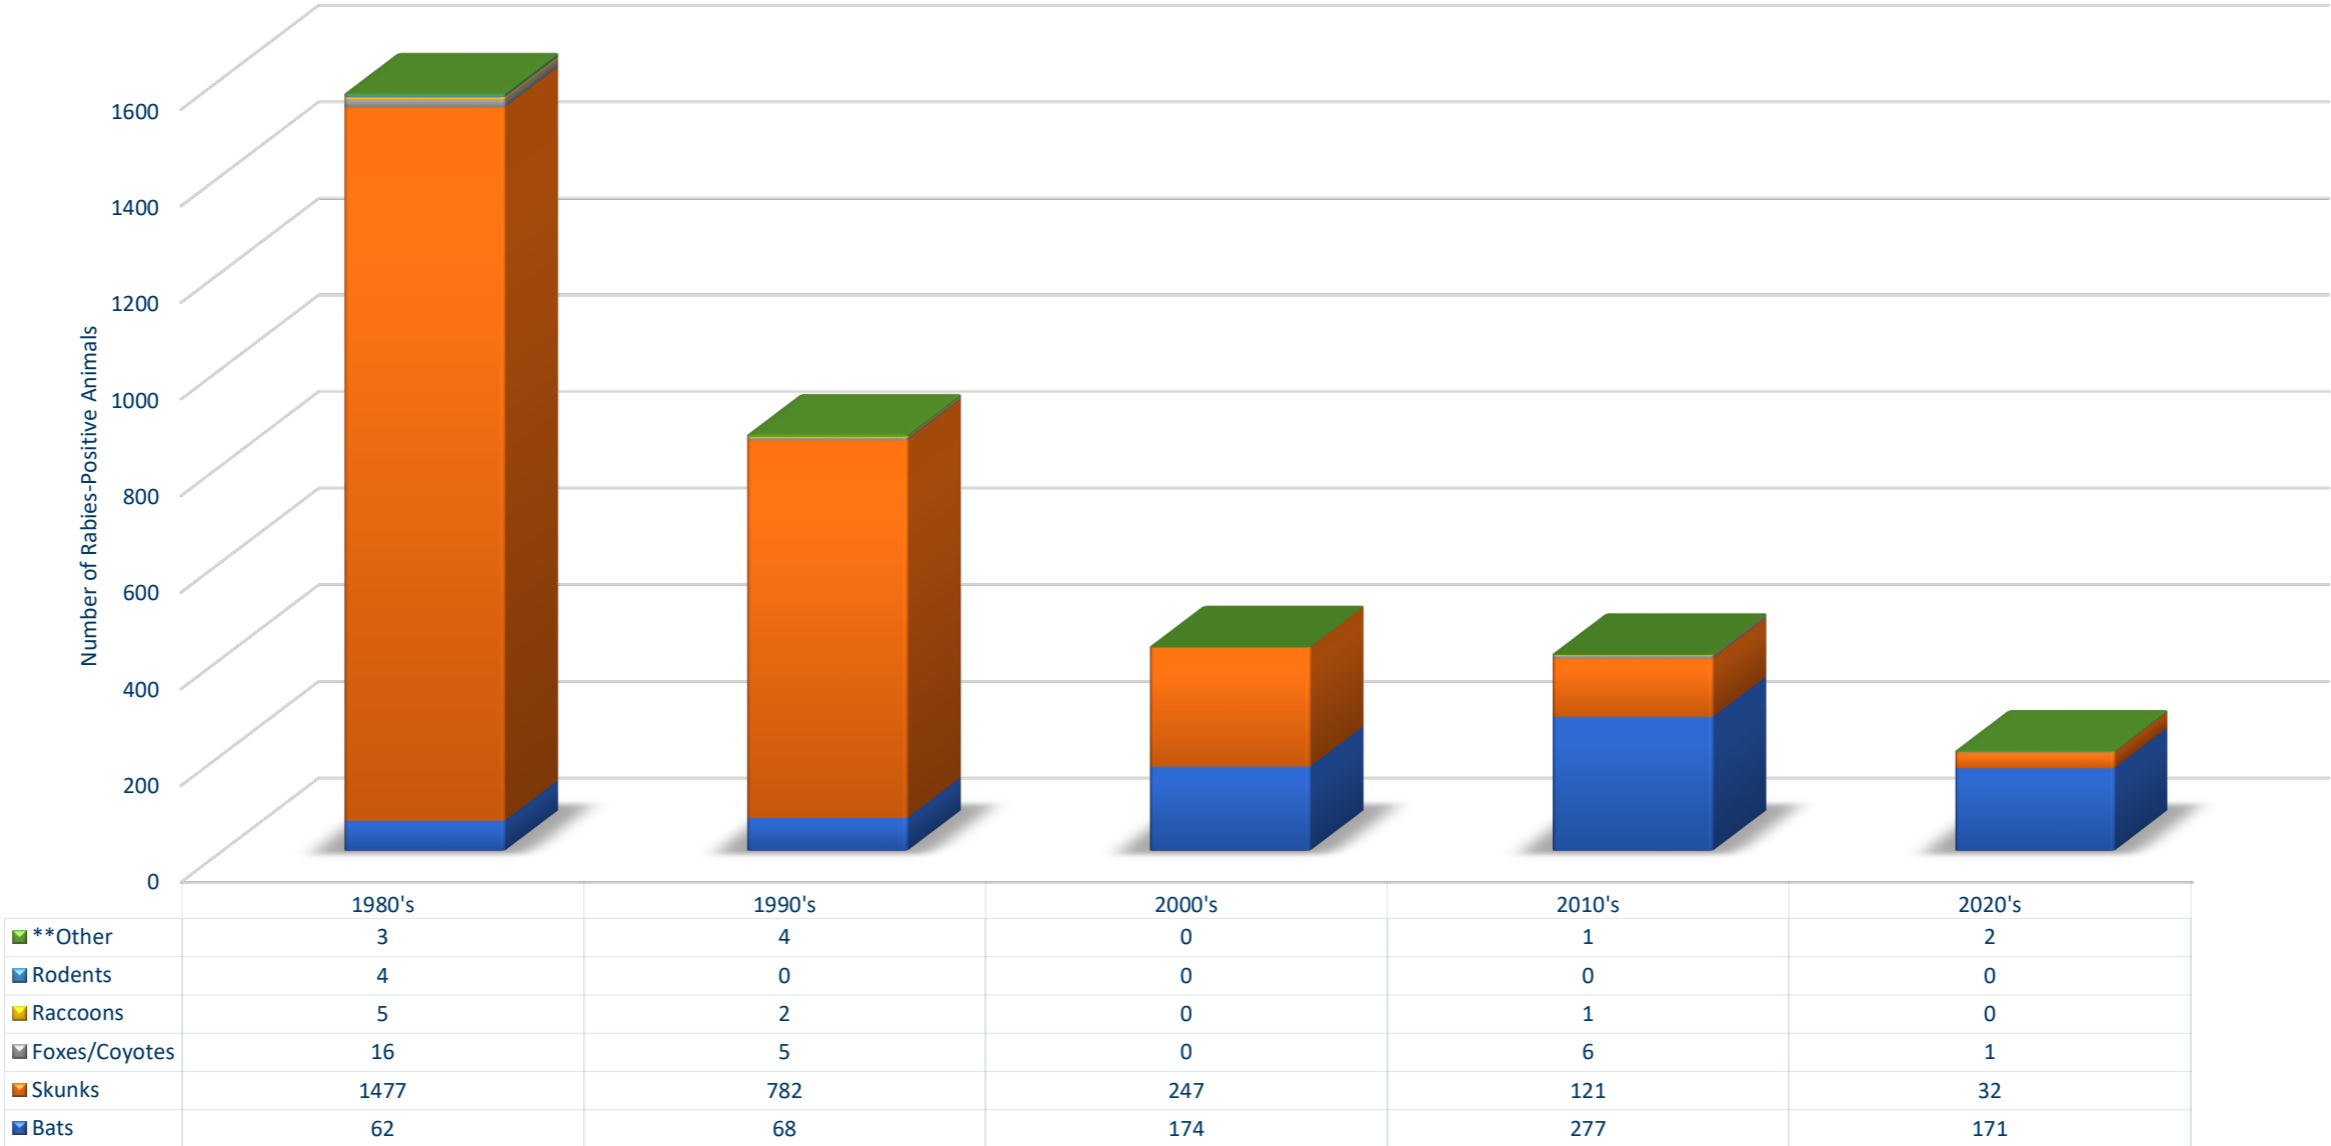

Rabies in Minnesota Wild Species (1975-Present*)

* 2025 Results current as of 3/31/2025

** Species include: 2 badgers (1976, 1999); 1 beaver (1988); 1 llama (1991); 2 opossums (1995, 1999); 1 rabbit (1980); 1 wolf (1987); 1 deer (2012); 1 alpaca (2022); and 1 fisher (2023)