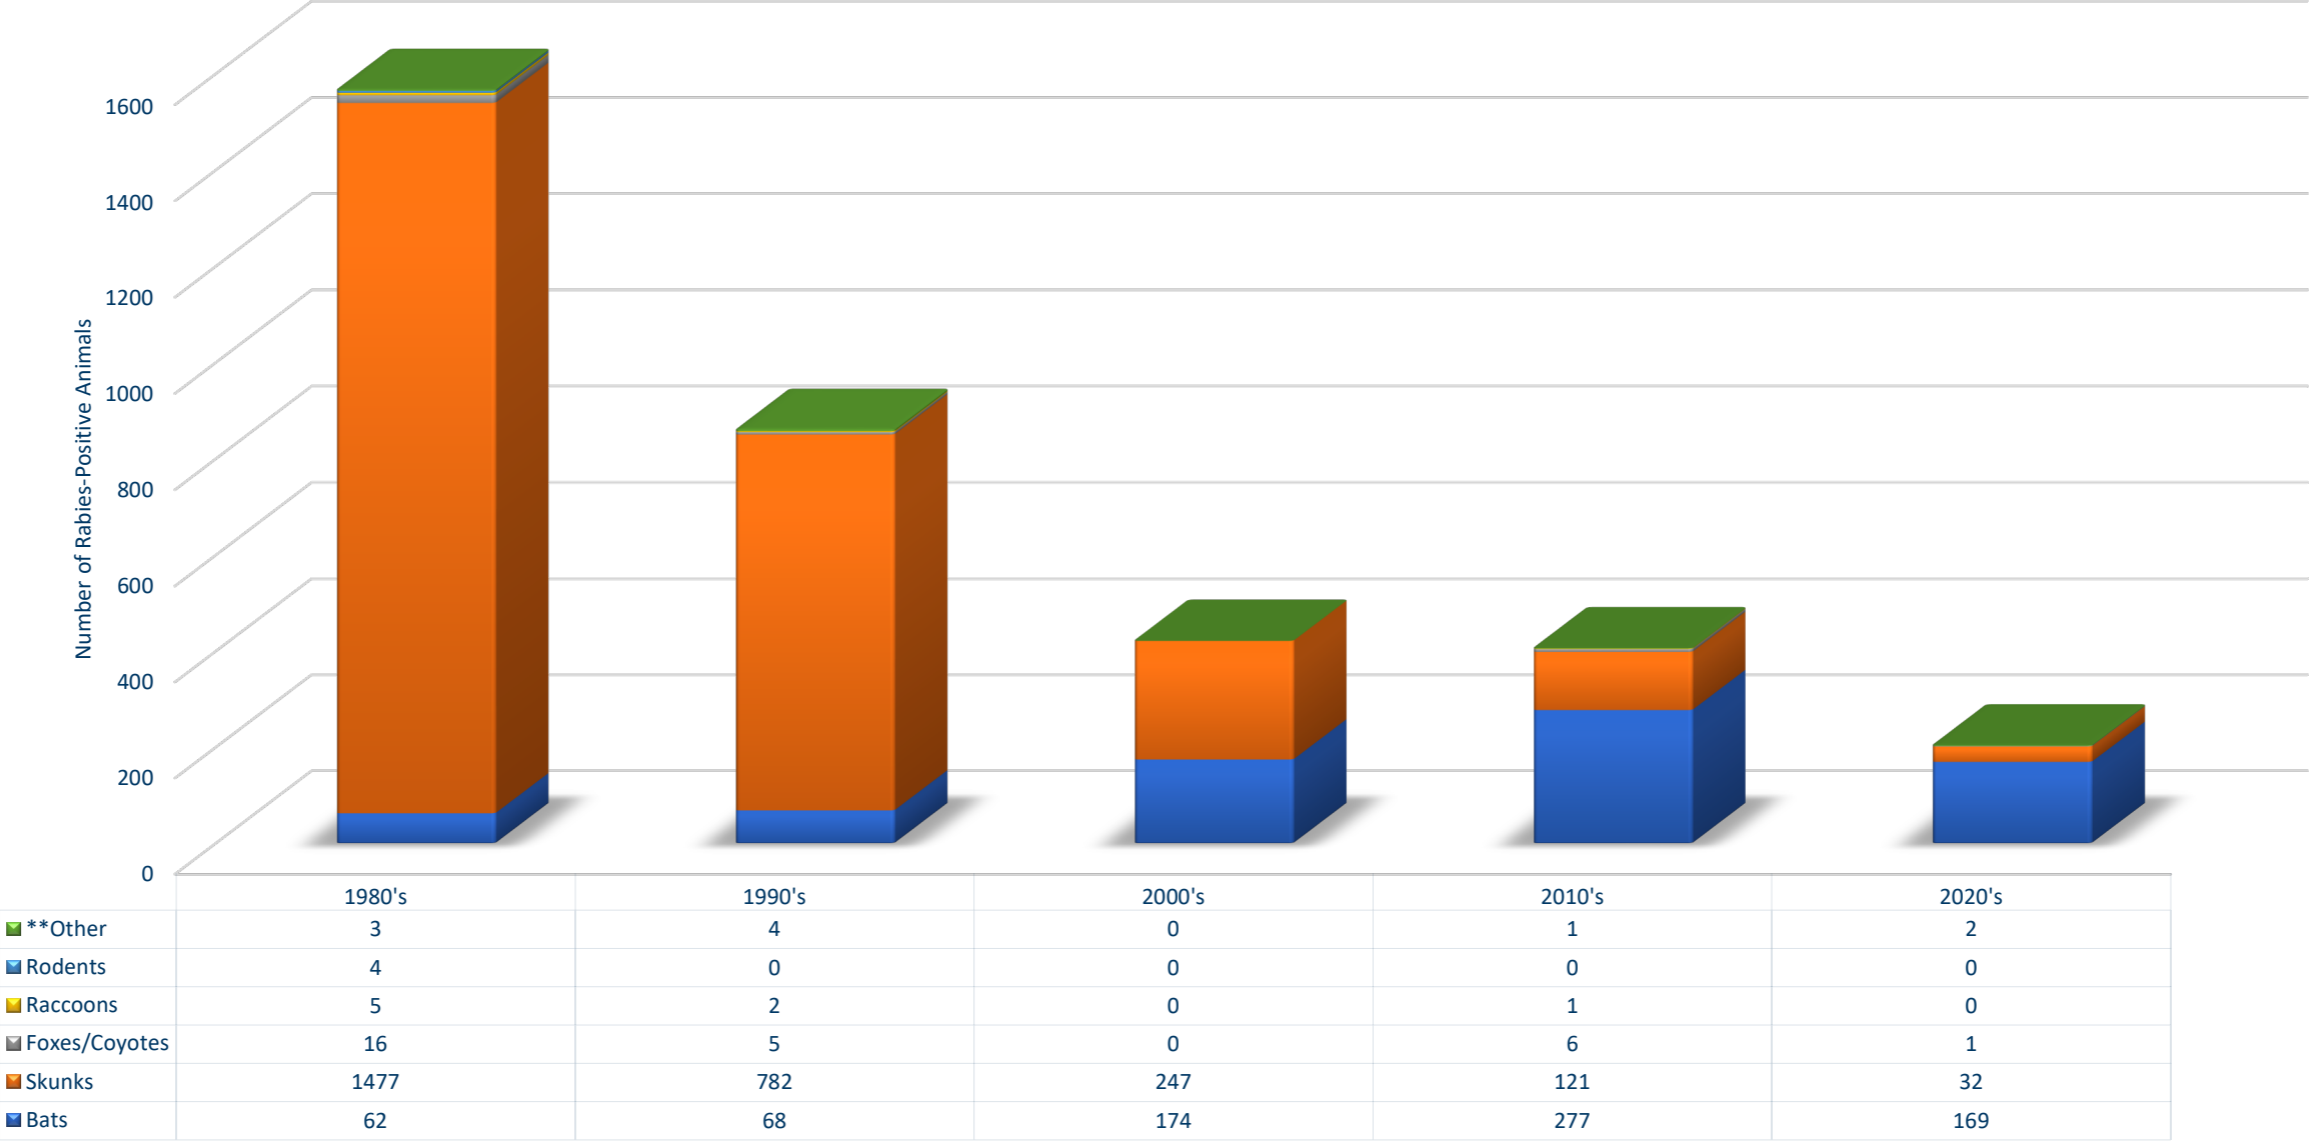

**Rabies in Minnesota Wild Species (1975-Present\*)**

\* 2025 Results current as of 2/28/2025

\*\* Species include: 2 badgers (1976, 1999); 1 beaver (1988); 1 llama (1991); 2 opossums (1995, 1999); 1 rabbit (1980); 1 wolf (1987); 1 deer (2012); 1 alpaca (2022); and 1 fisher (2023)