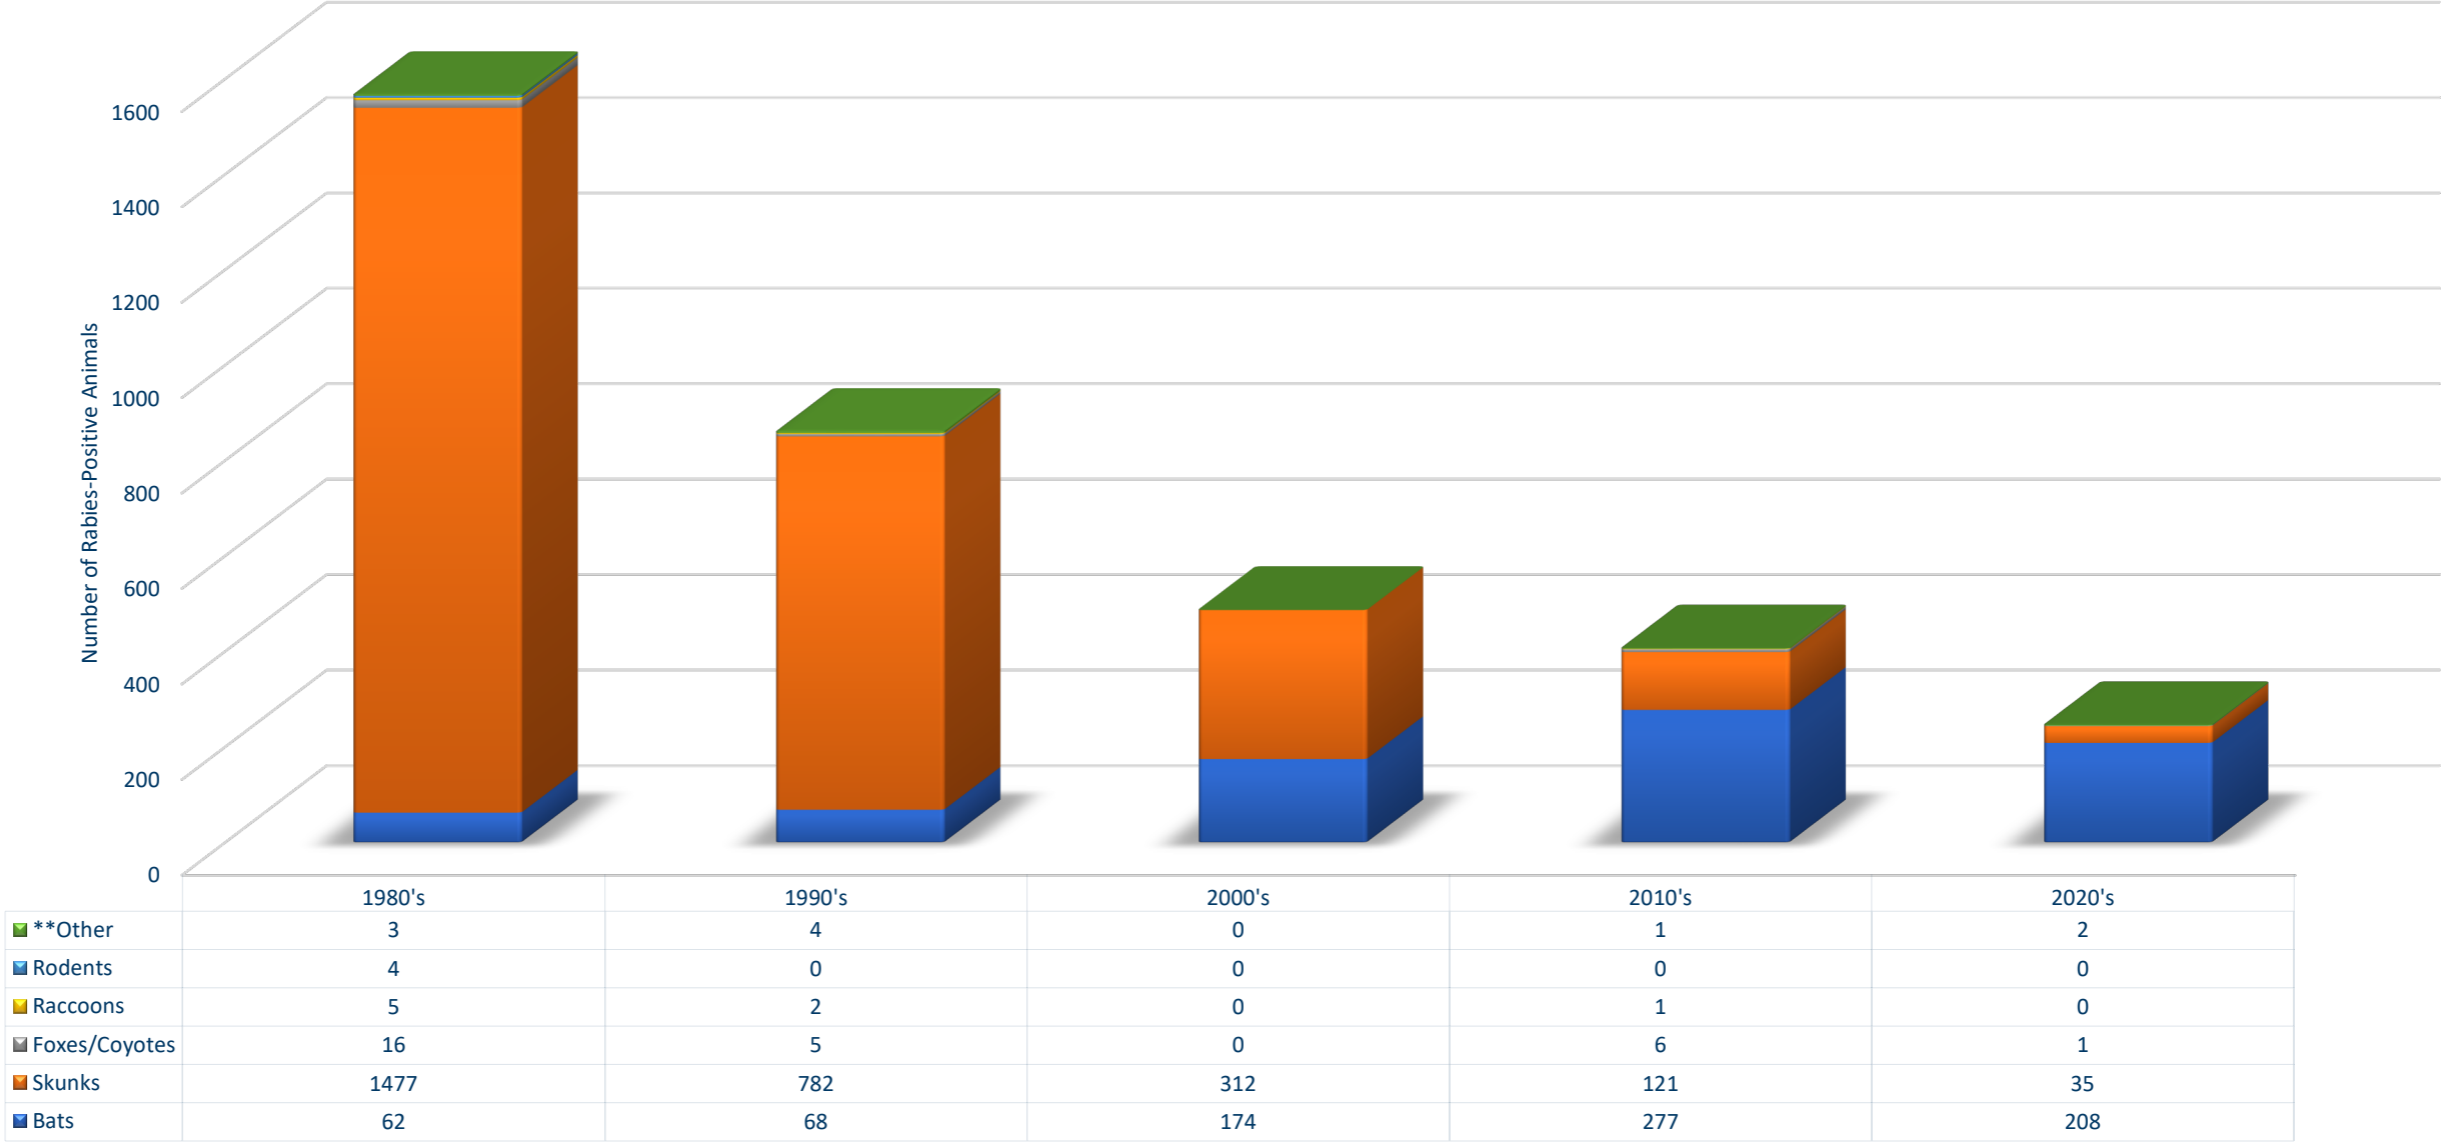

Rabies in Minnesota Wild Species (1975-Present*)

* 2026 Results current as of 5/31/2026

** Source of data for 2003 and on: Rabies Database query "Positive Cases by Species and County (Jan 1 thru Dec 31)"