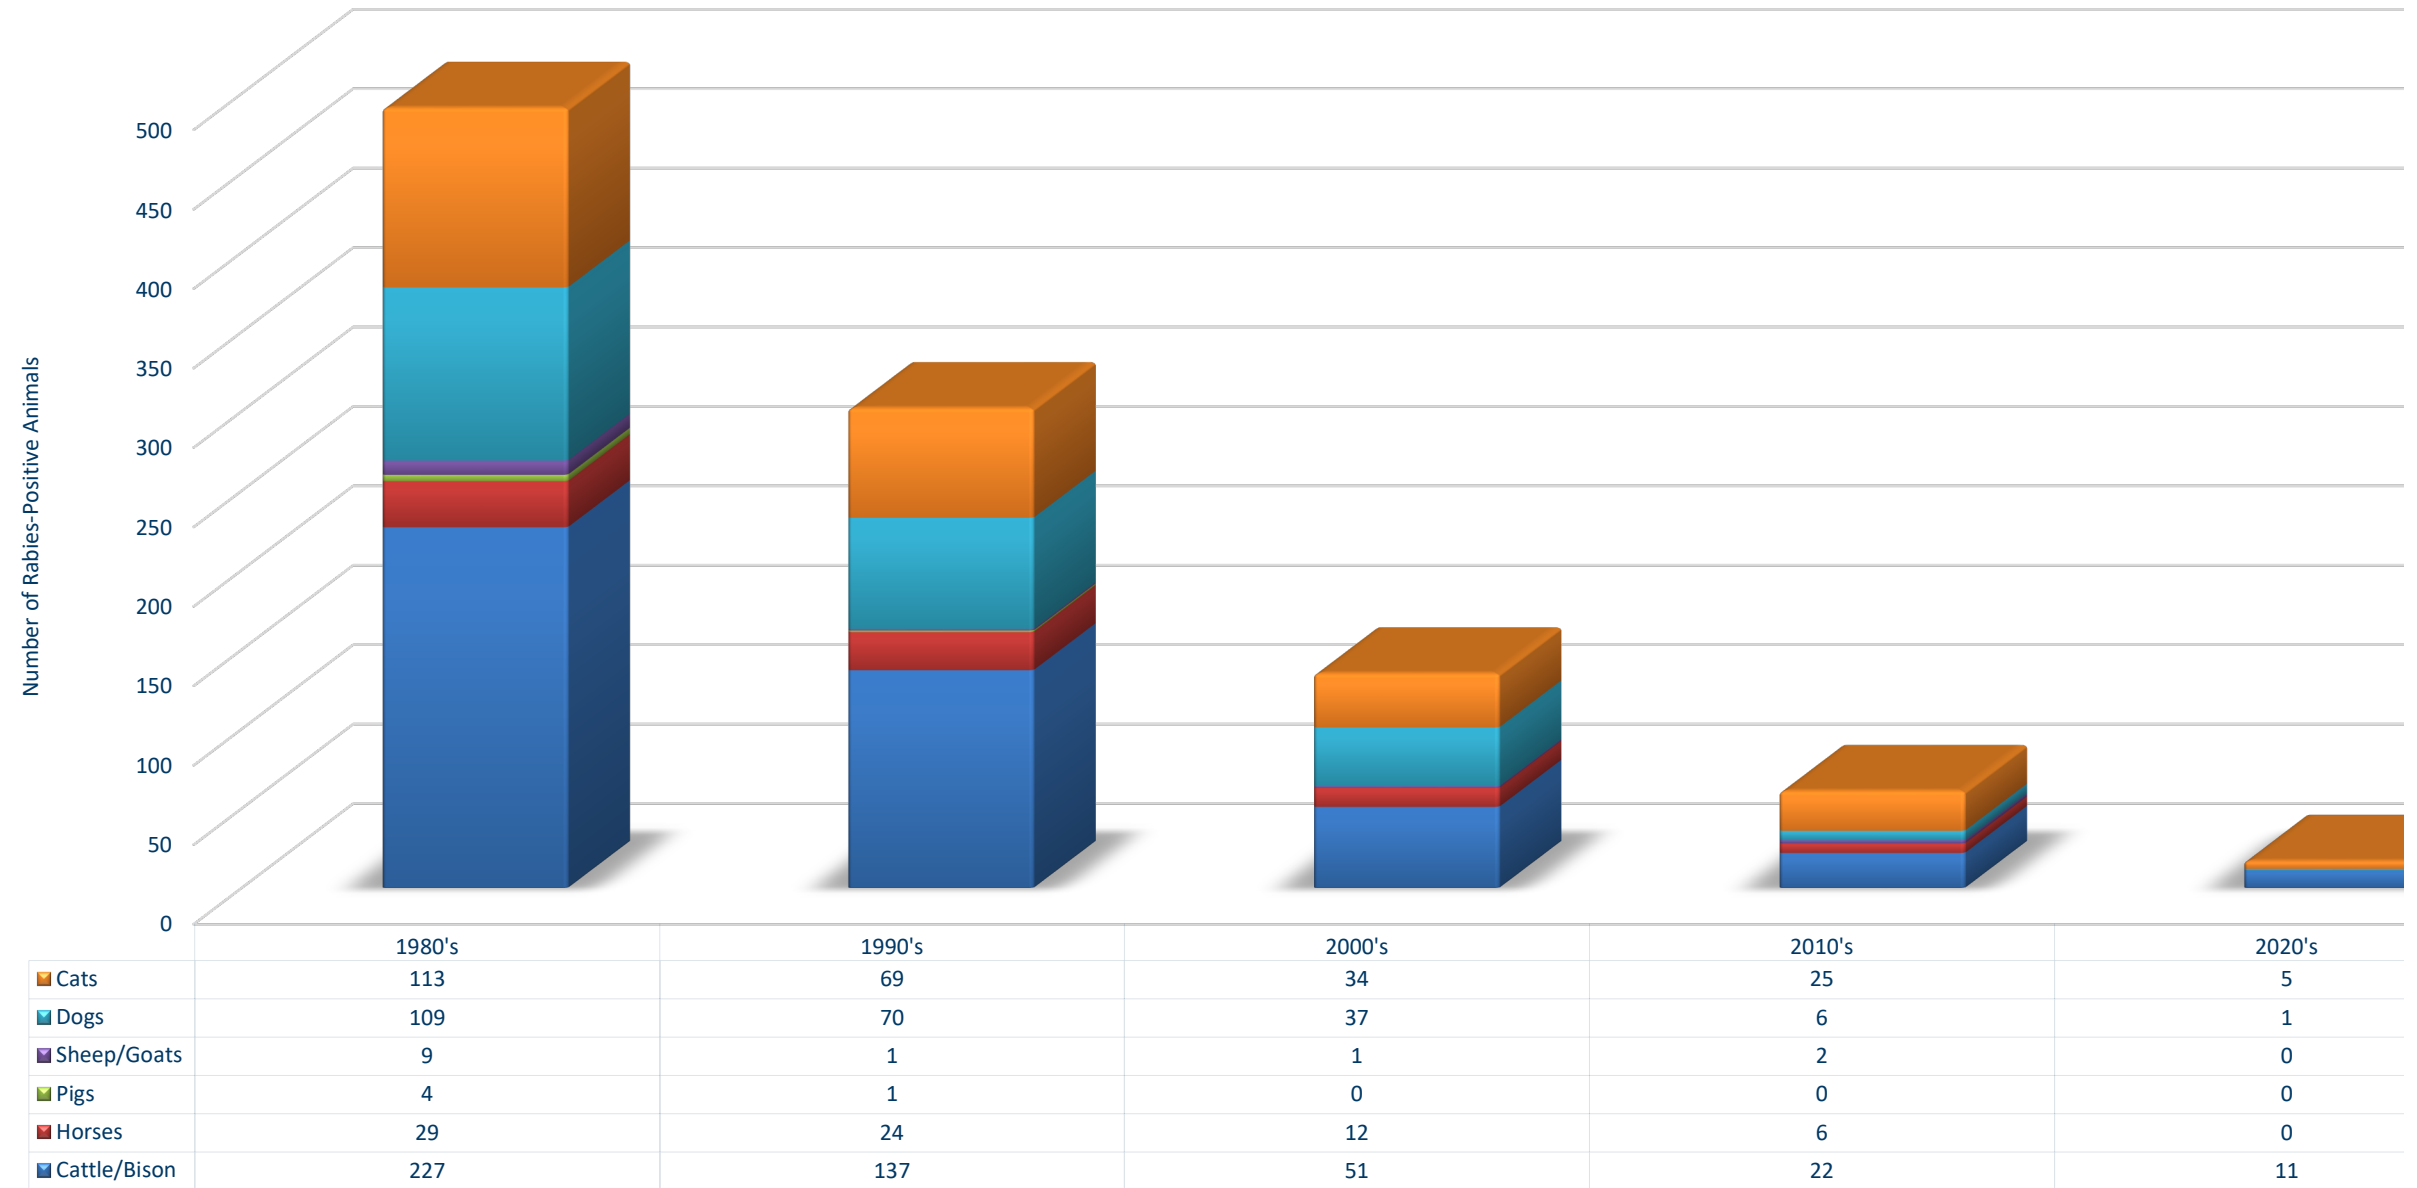

Rabies in Minnesota Domestic Species (1975-Present*)

* 2024 Results current as of 12/31/2024