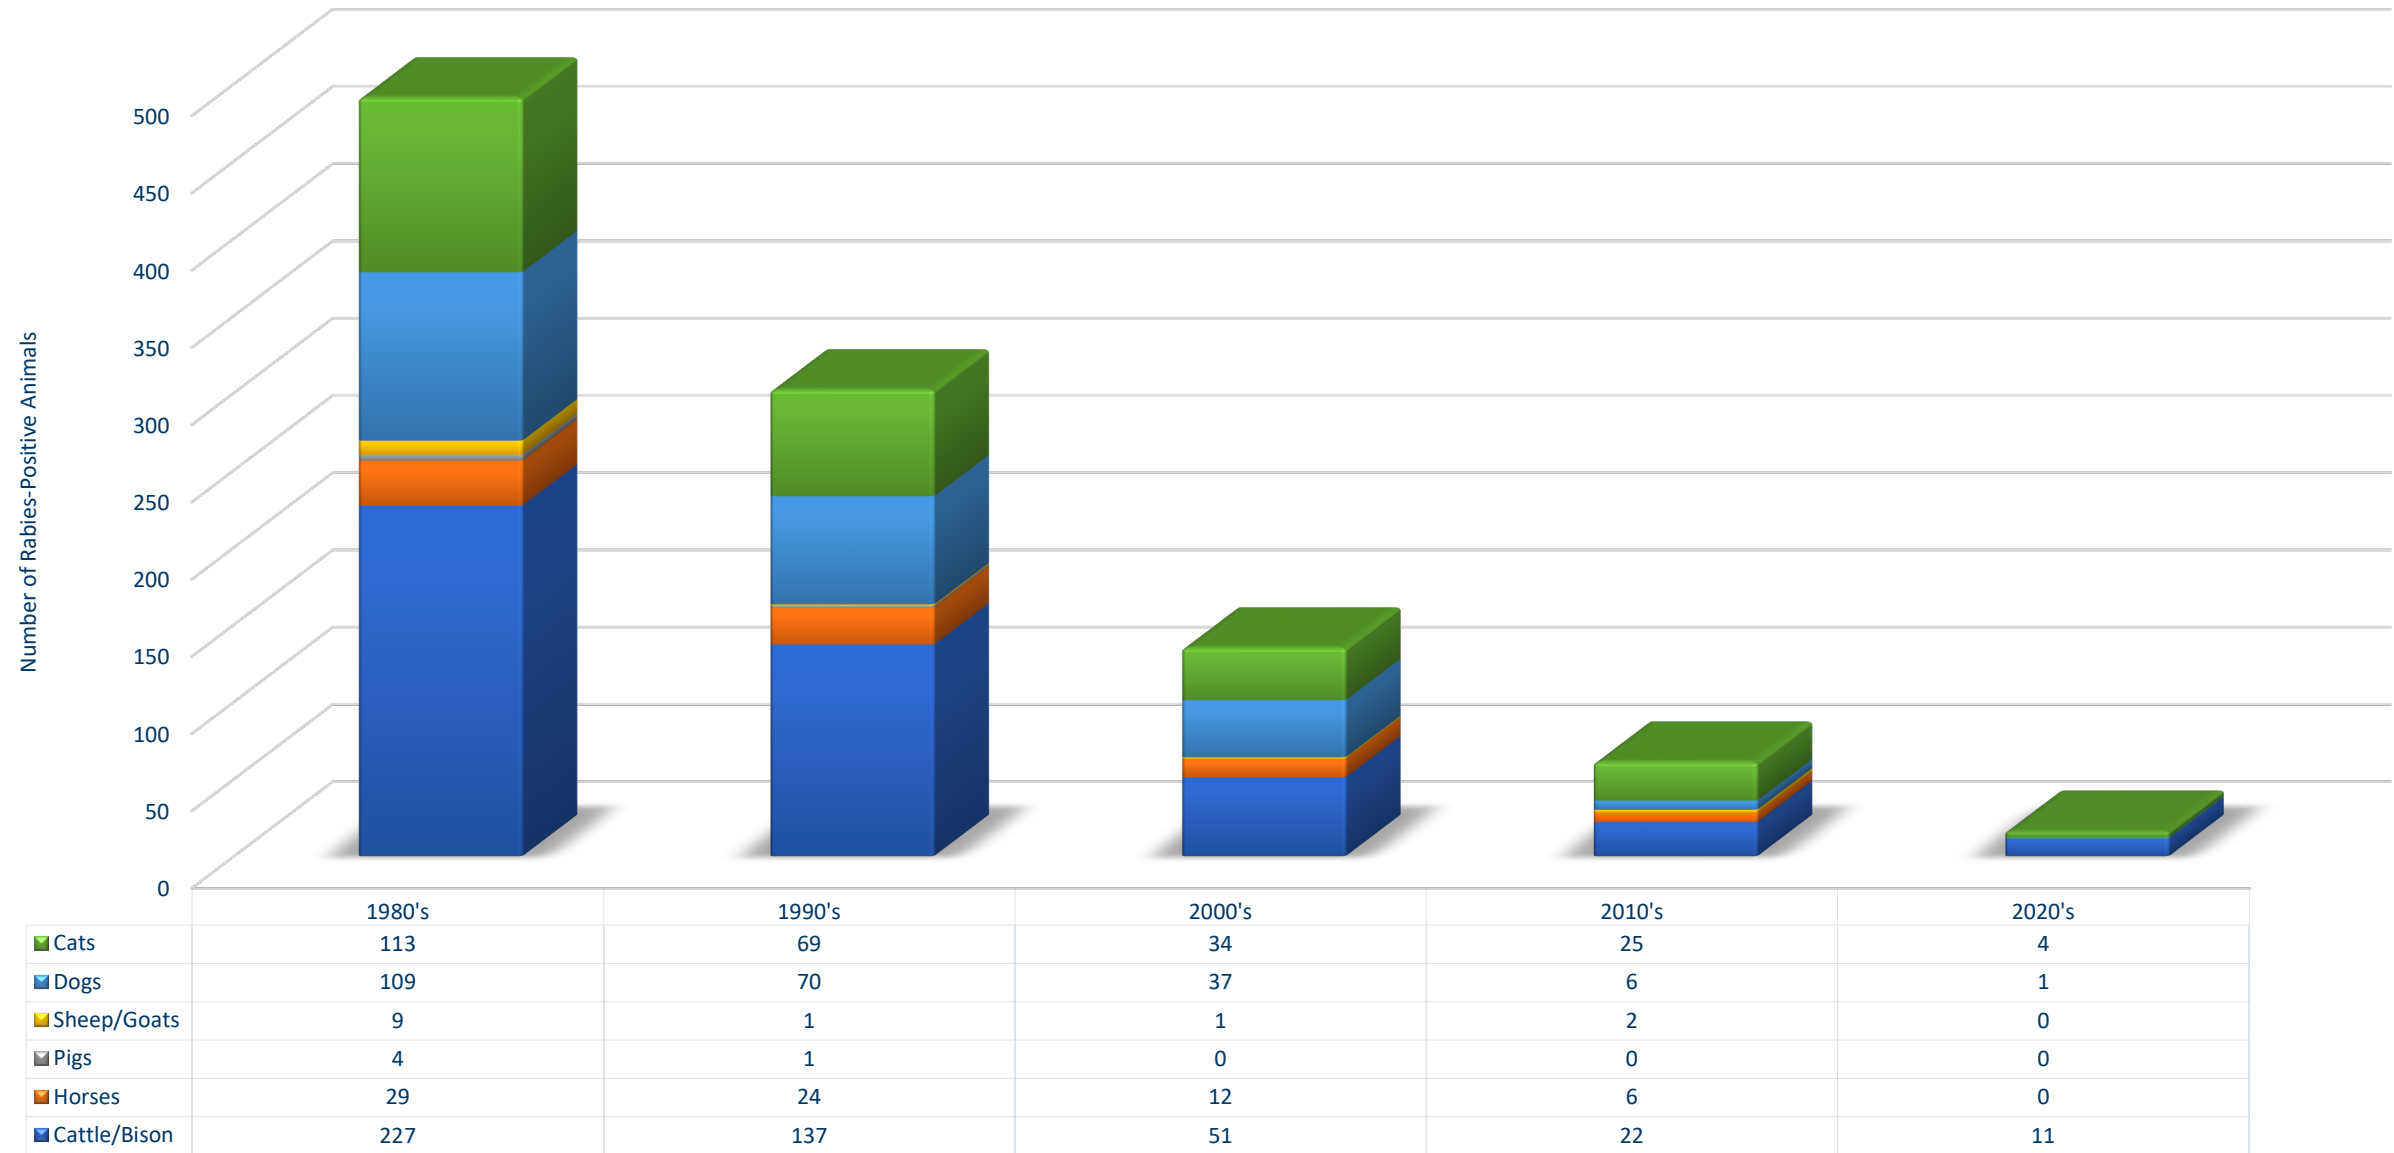

Rabies in Minnesota Domestic Species (1975-Present*)

* 2024 Results current as of 11/30/2024