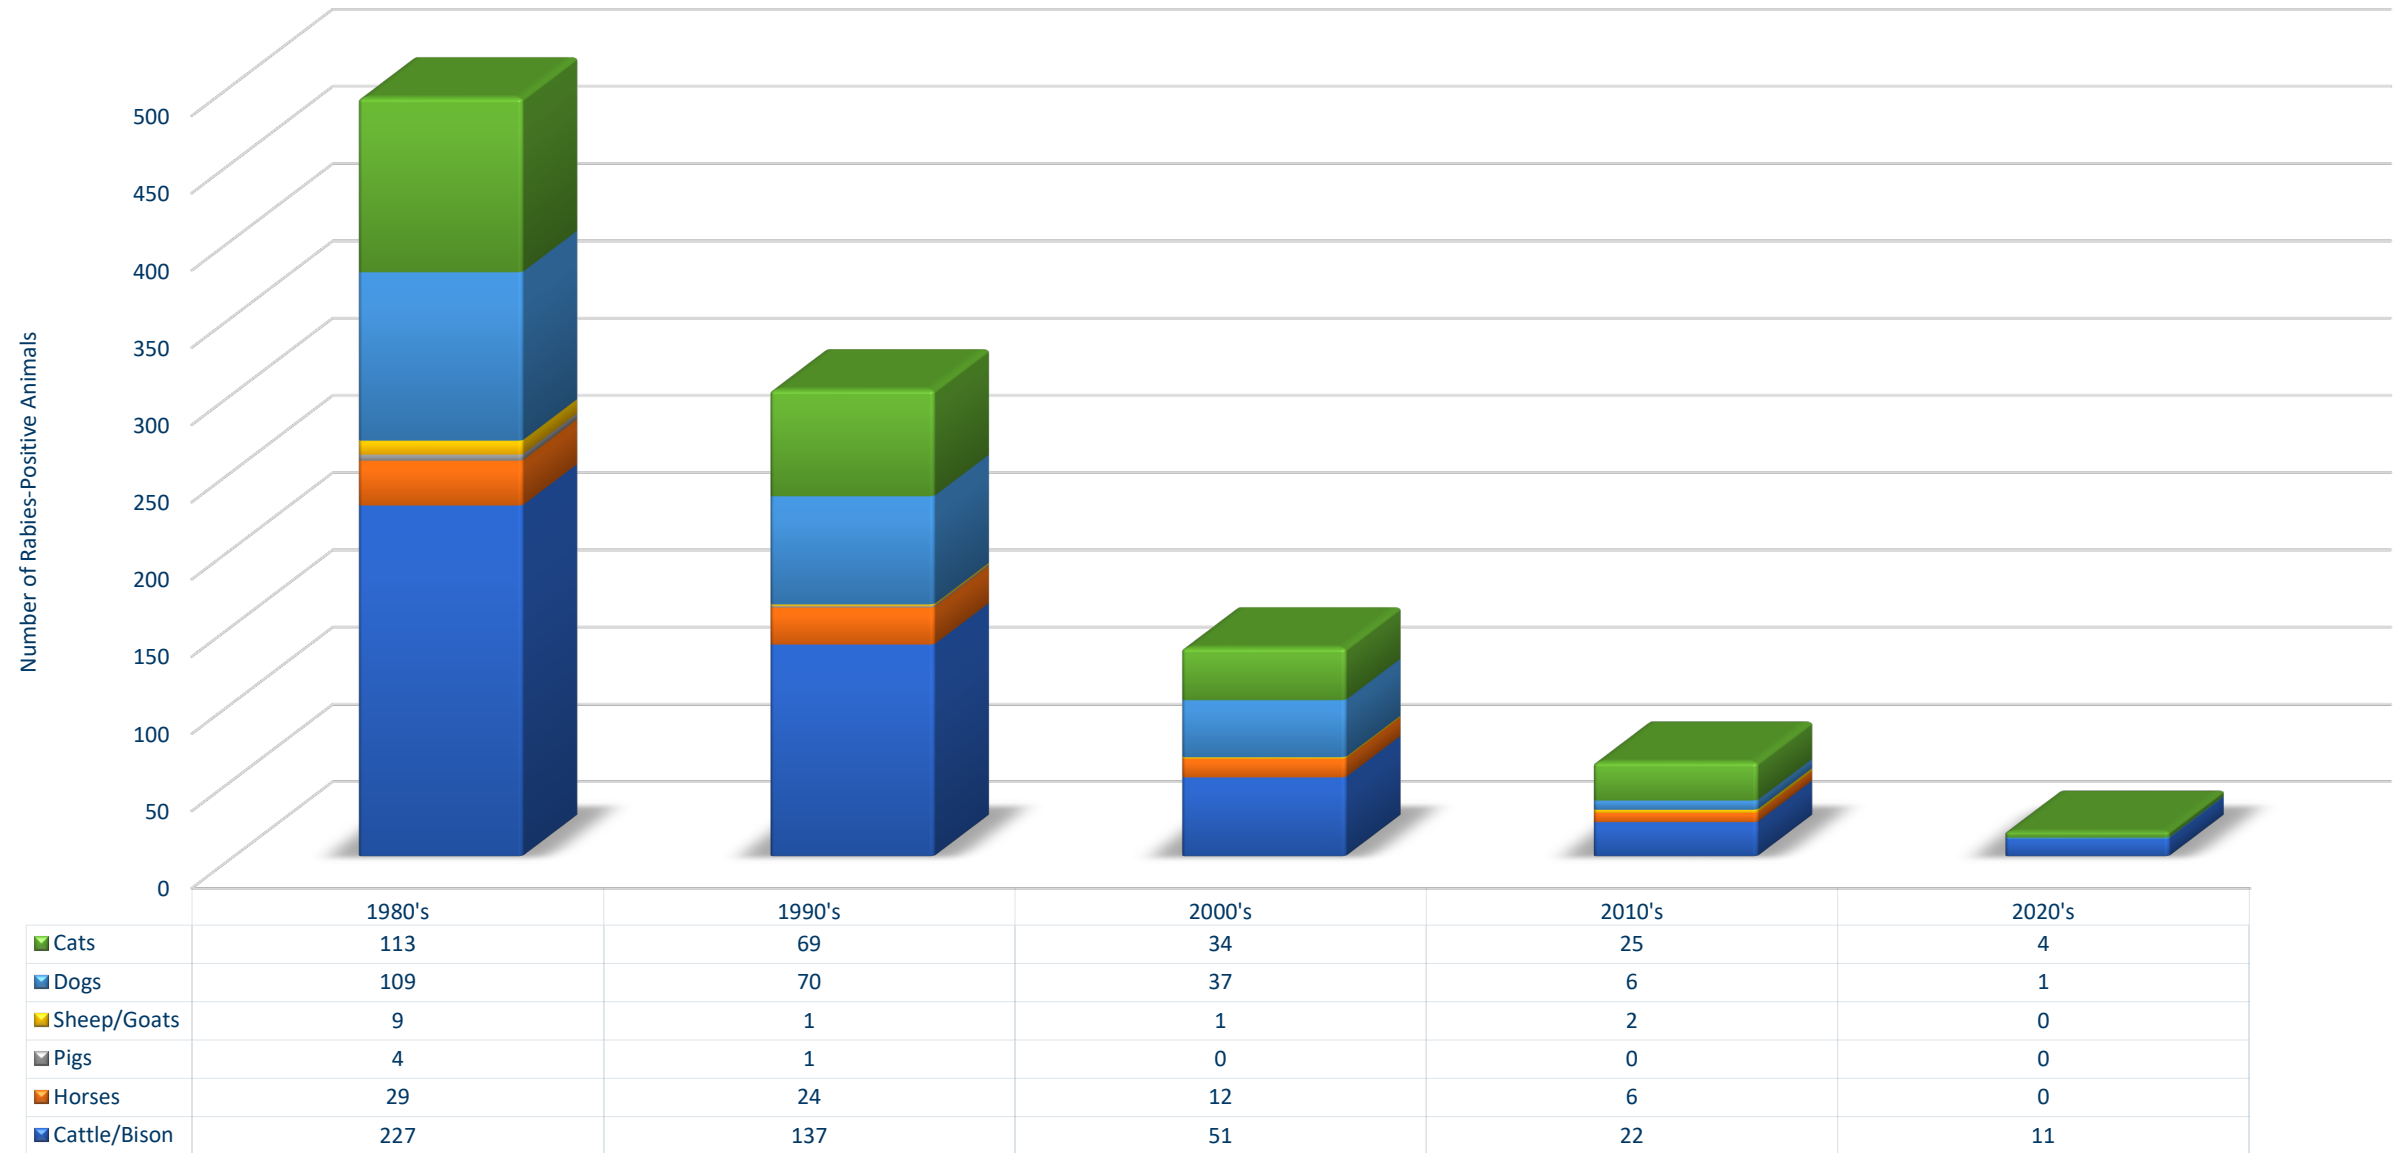

Rabies in Minnesota Domestic Species (1975-Present*)

* 2024 Results current as of 10/31/2024