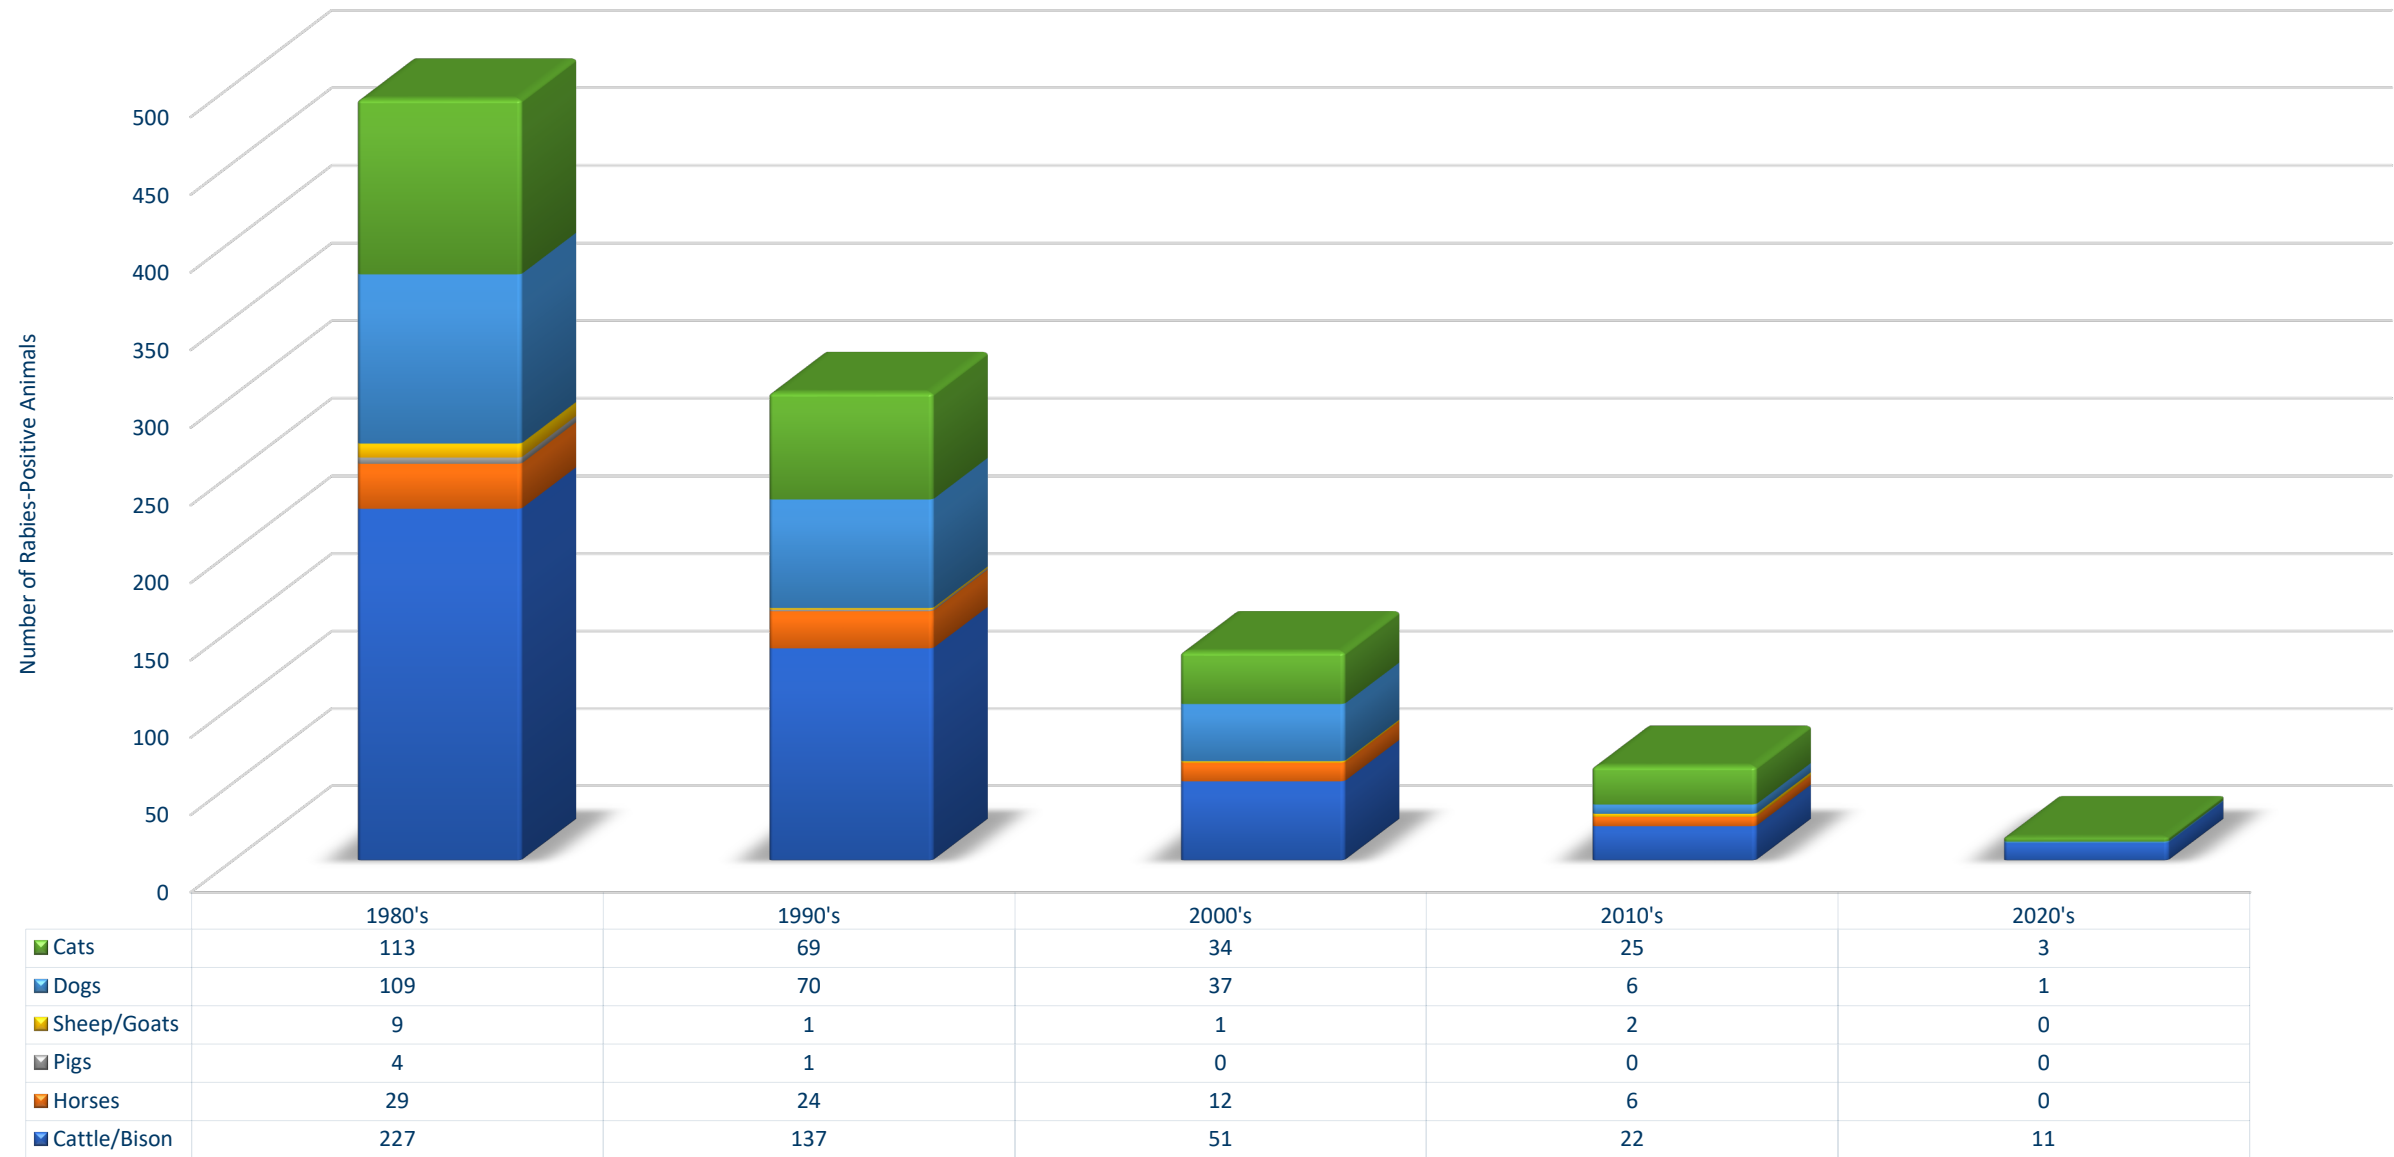

Rabies in Minnesota Domestic Species (1975-Present*)

* 2024 Results current as of 9/30/2024