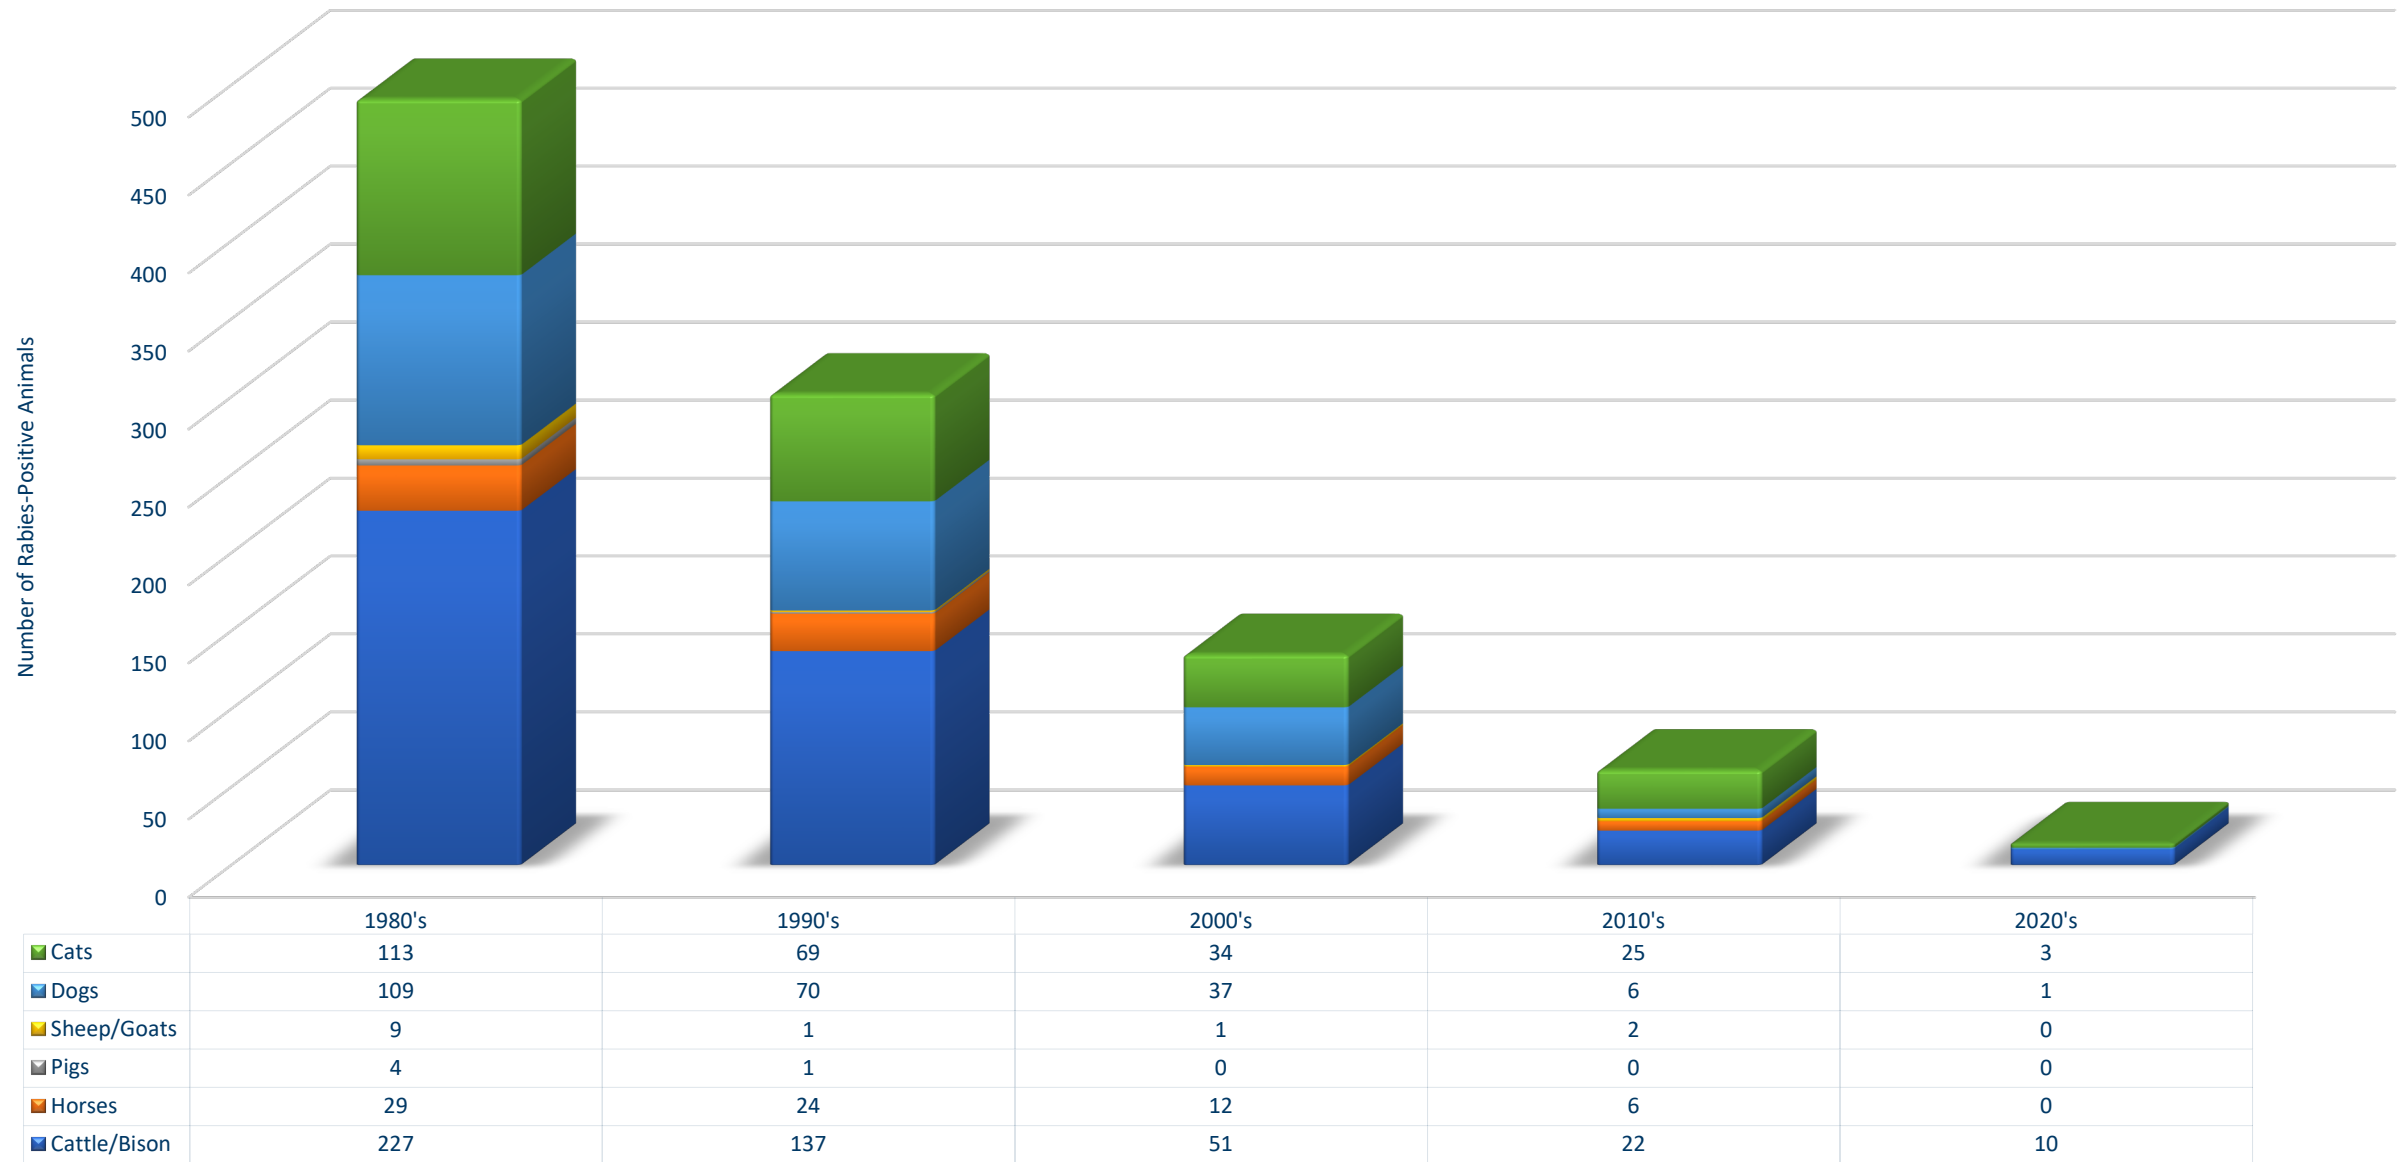

### Rabies in Minnesota Domestic Species (1975-Present\*)

\* 2024 Results current as of 8/31/2024