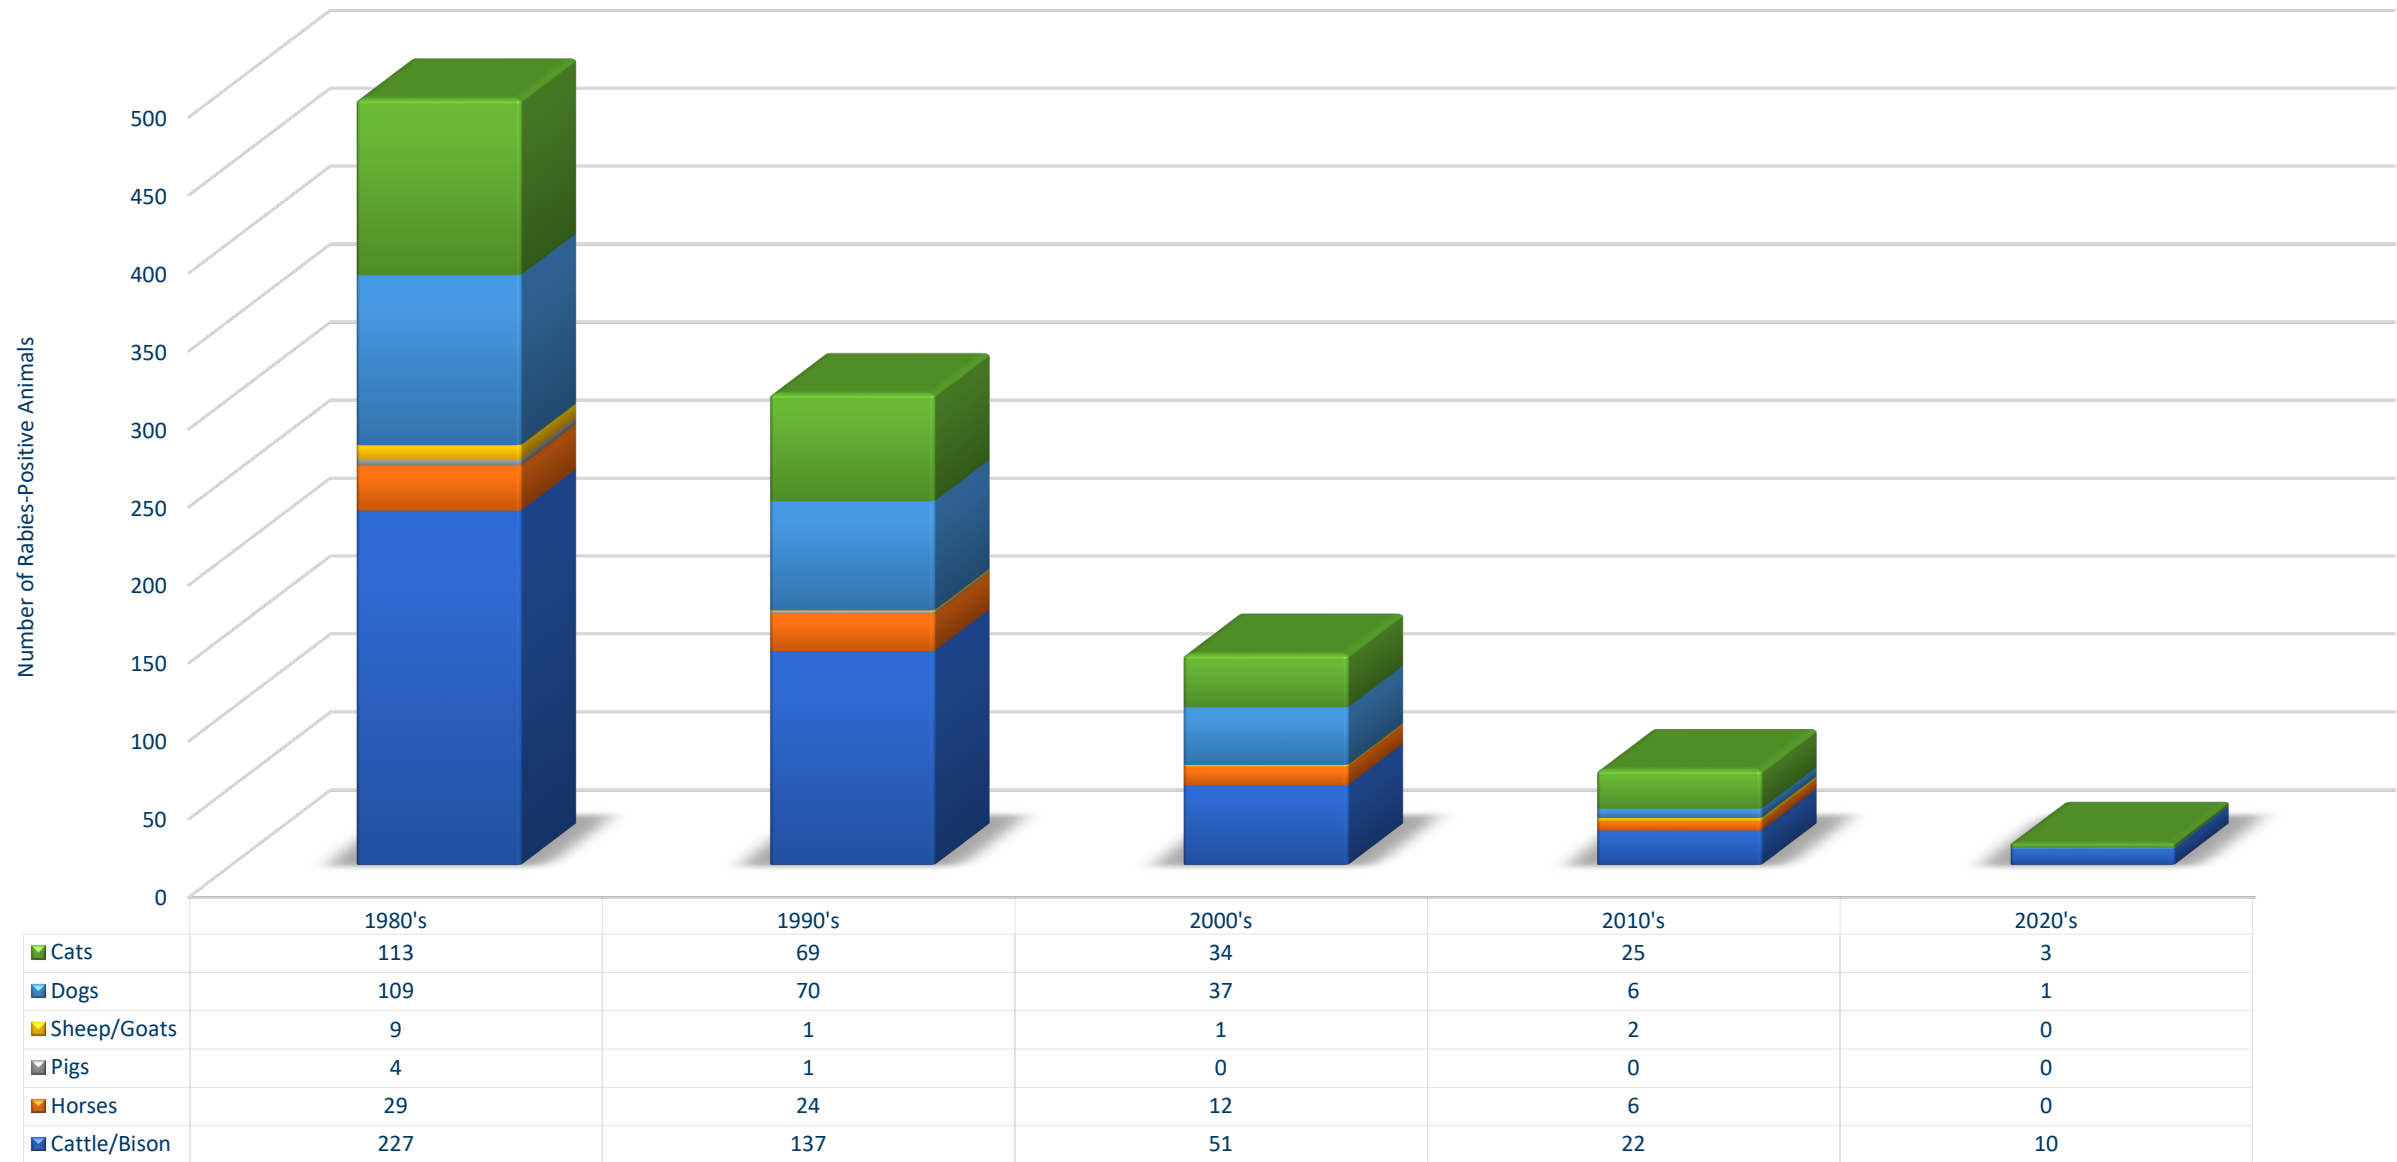

Rabies in Minnesota Domestic Species (1975-Present*)

* 2024 Results current as of 6/30/2024