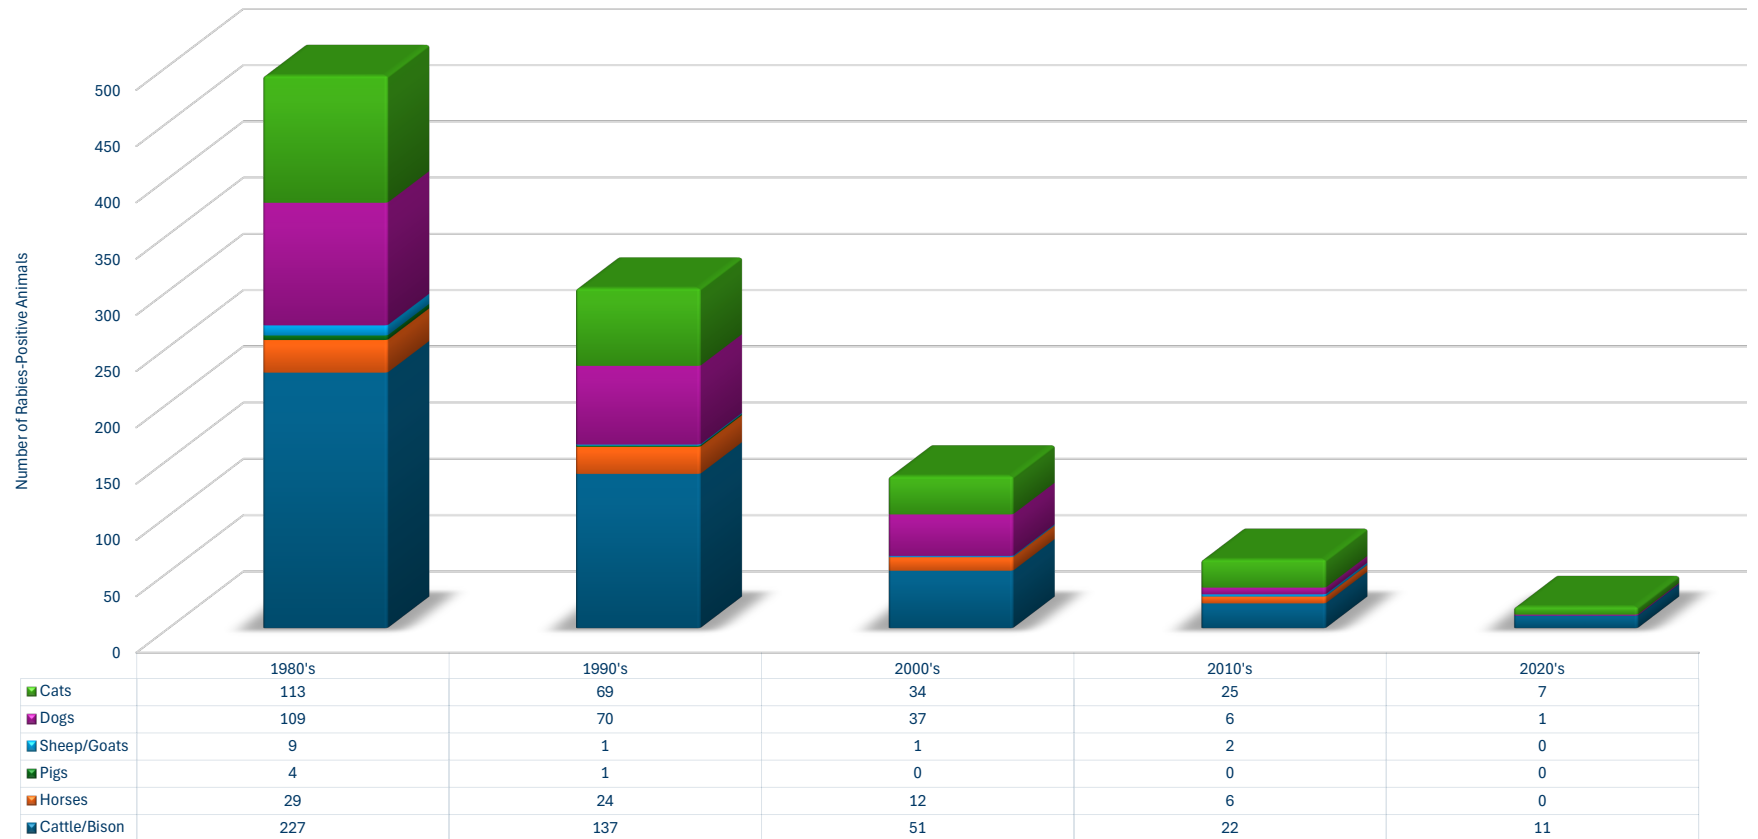

### Rabies in Minnesota Domestic Species (1975-Present\*)

\* 2026 Results current as of 3/31/2026