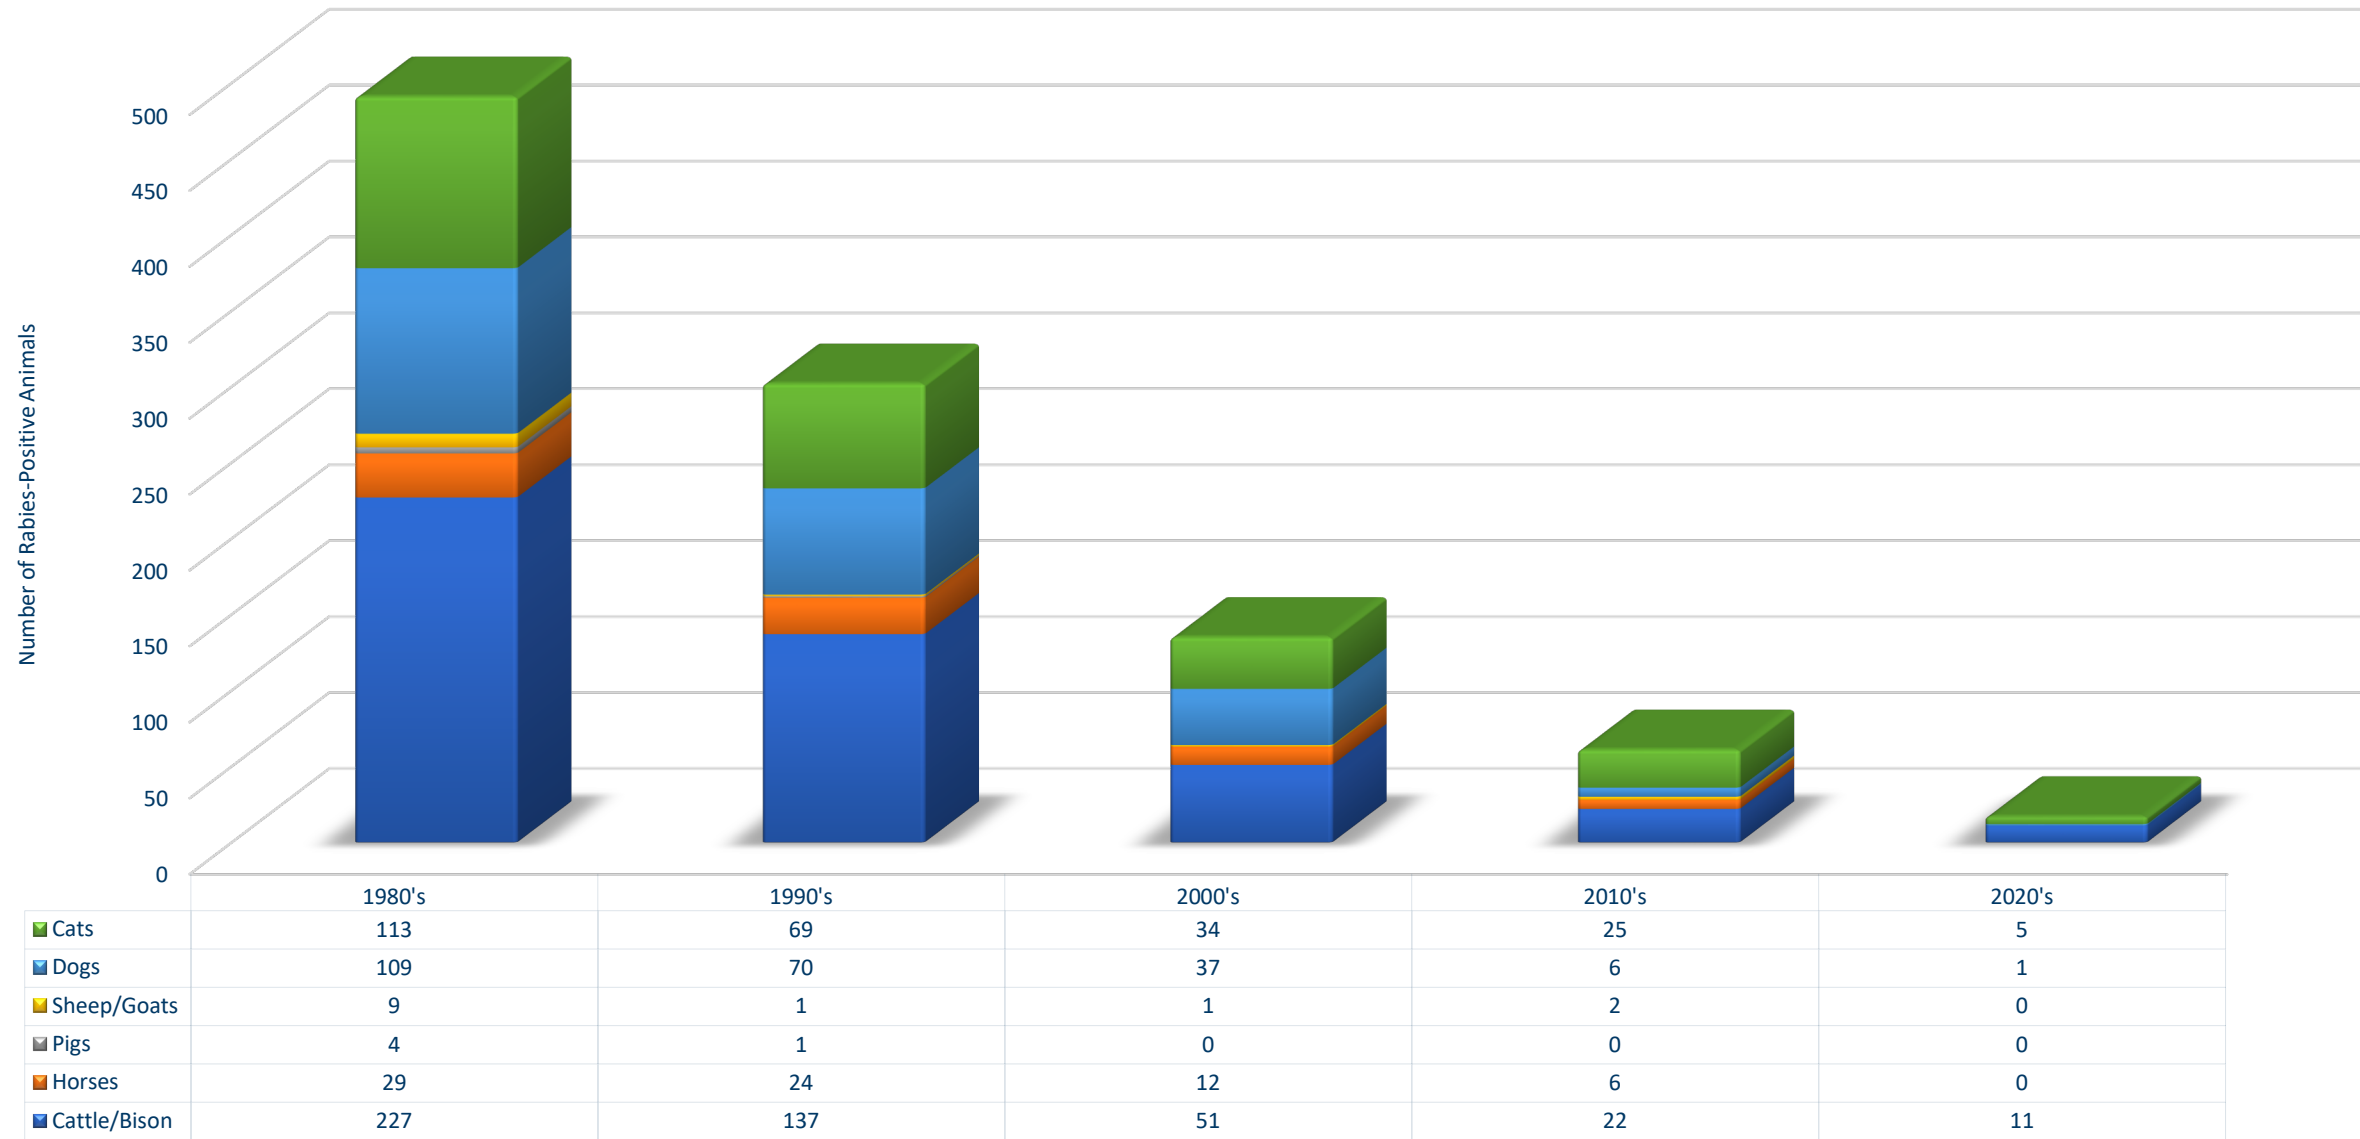

Rabies in Minnesota Domestic Species (1975-Present*)

* 2025 Results current as of 2/28/2025