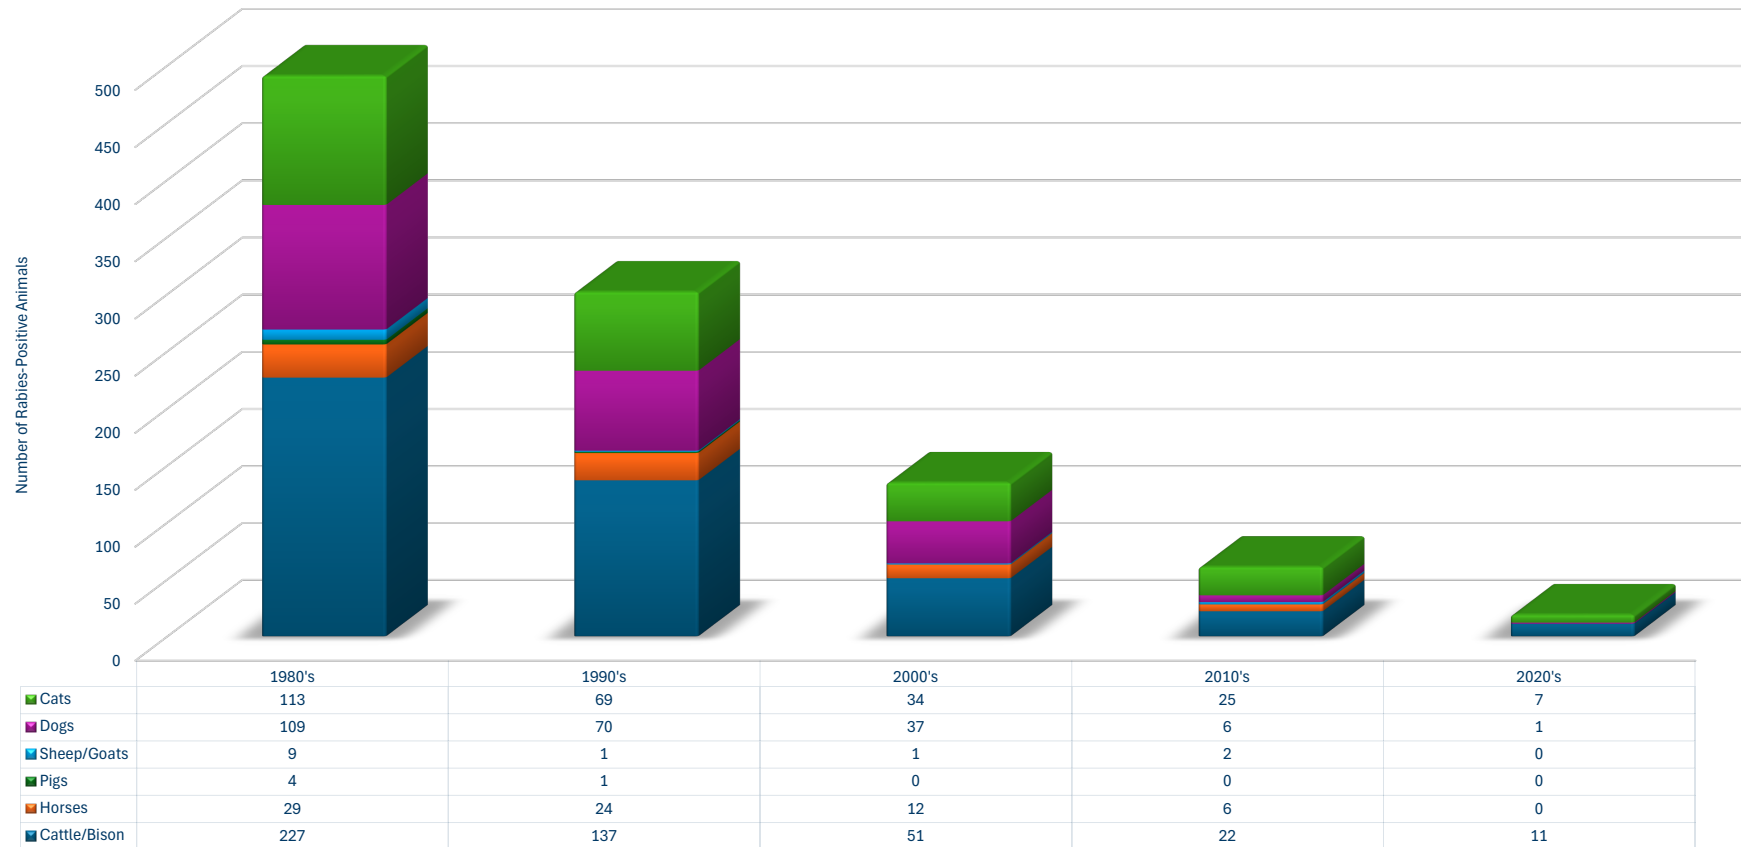

Rabies in Minnesota Domestic Species (1975-Present*)

* 2026 Results current as of 5/31/2026