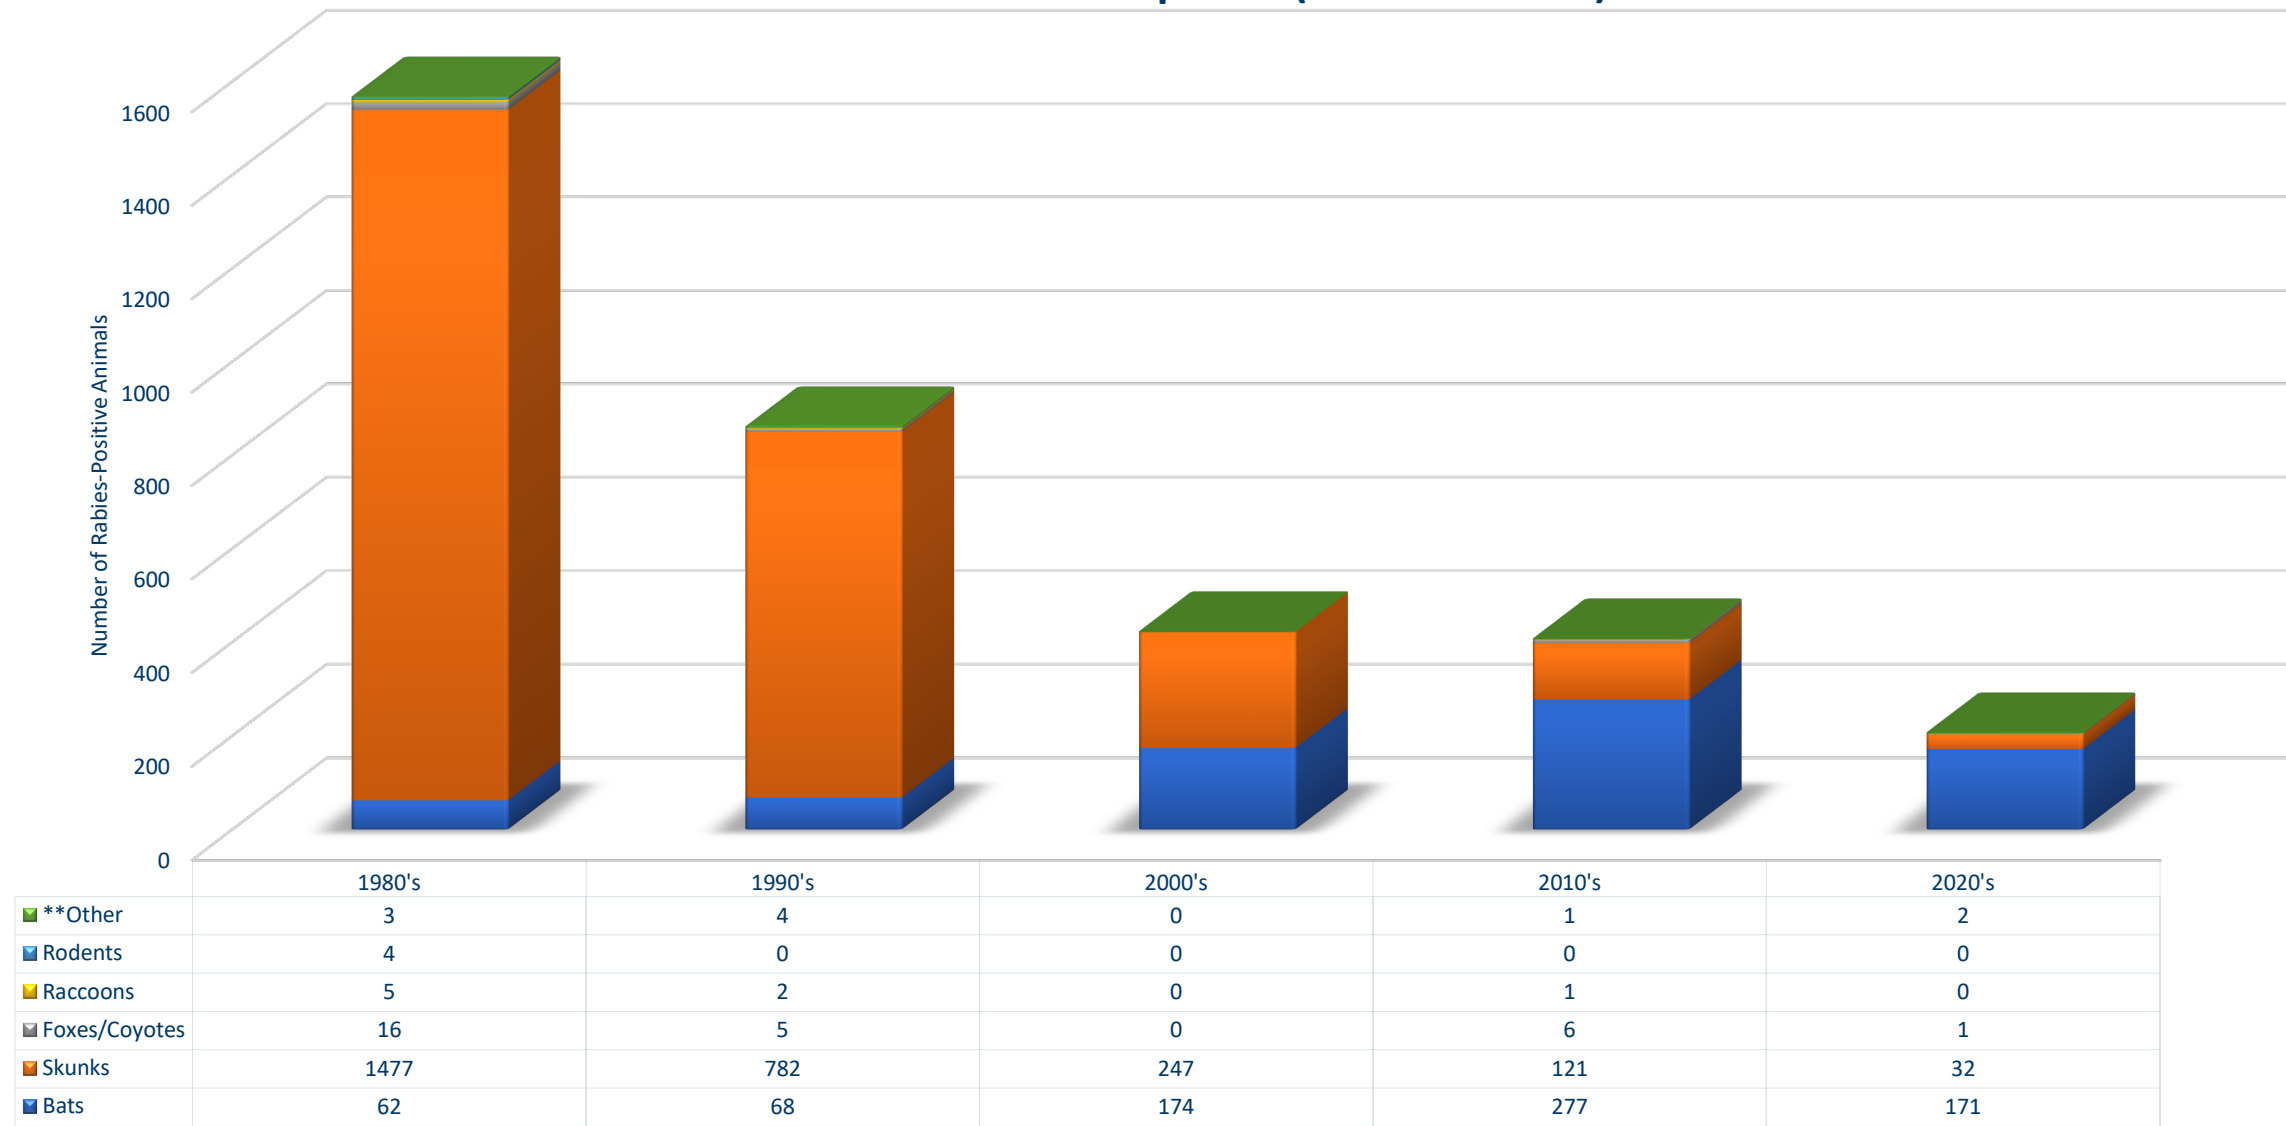

Rabies in Minnesota Wild Species (1975-Present*)

* 2024 Results current as of 1/31/2024

** Species include: 2 badgers (1976, 1999); 1 beaver (1988); 1 llama (1991); 2 opossums (1995, 1999); 1 rabbit (1980); 1 wolf (1987); 1 deer (2012); 1 alpaca (2022); and 1 fisher (2023)