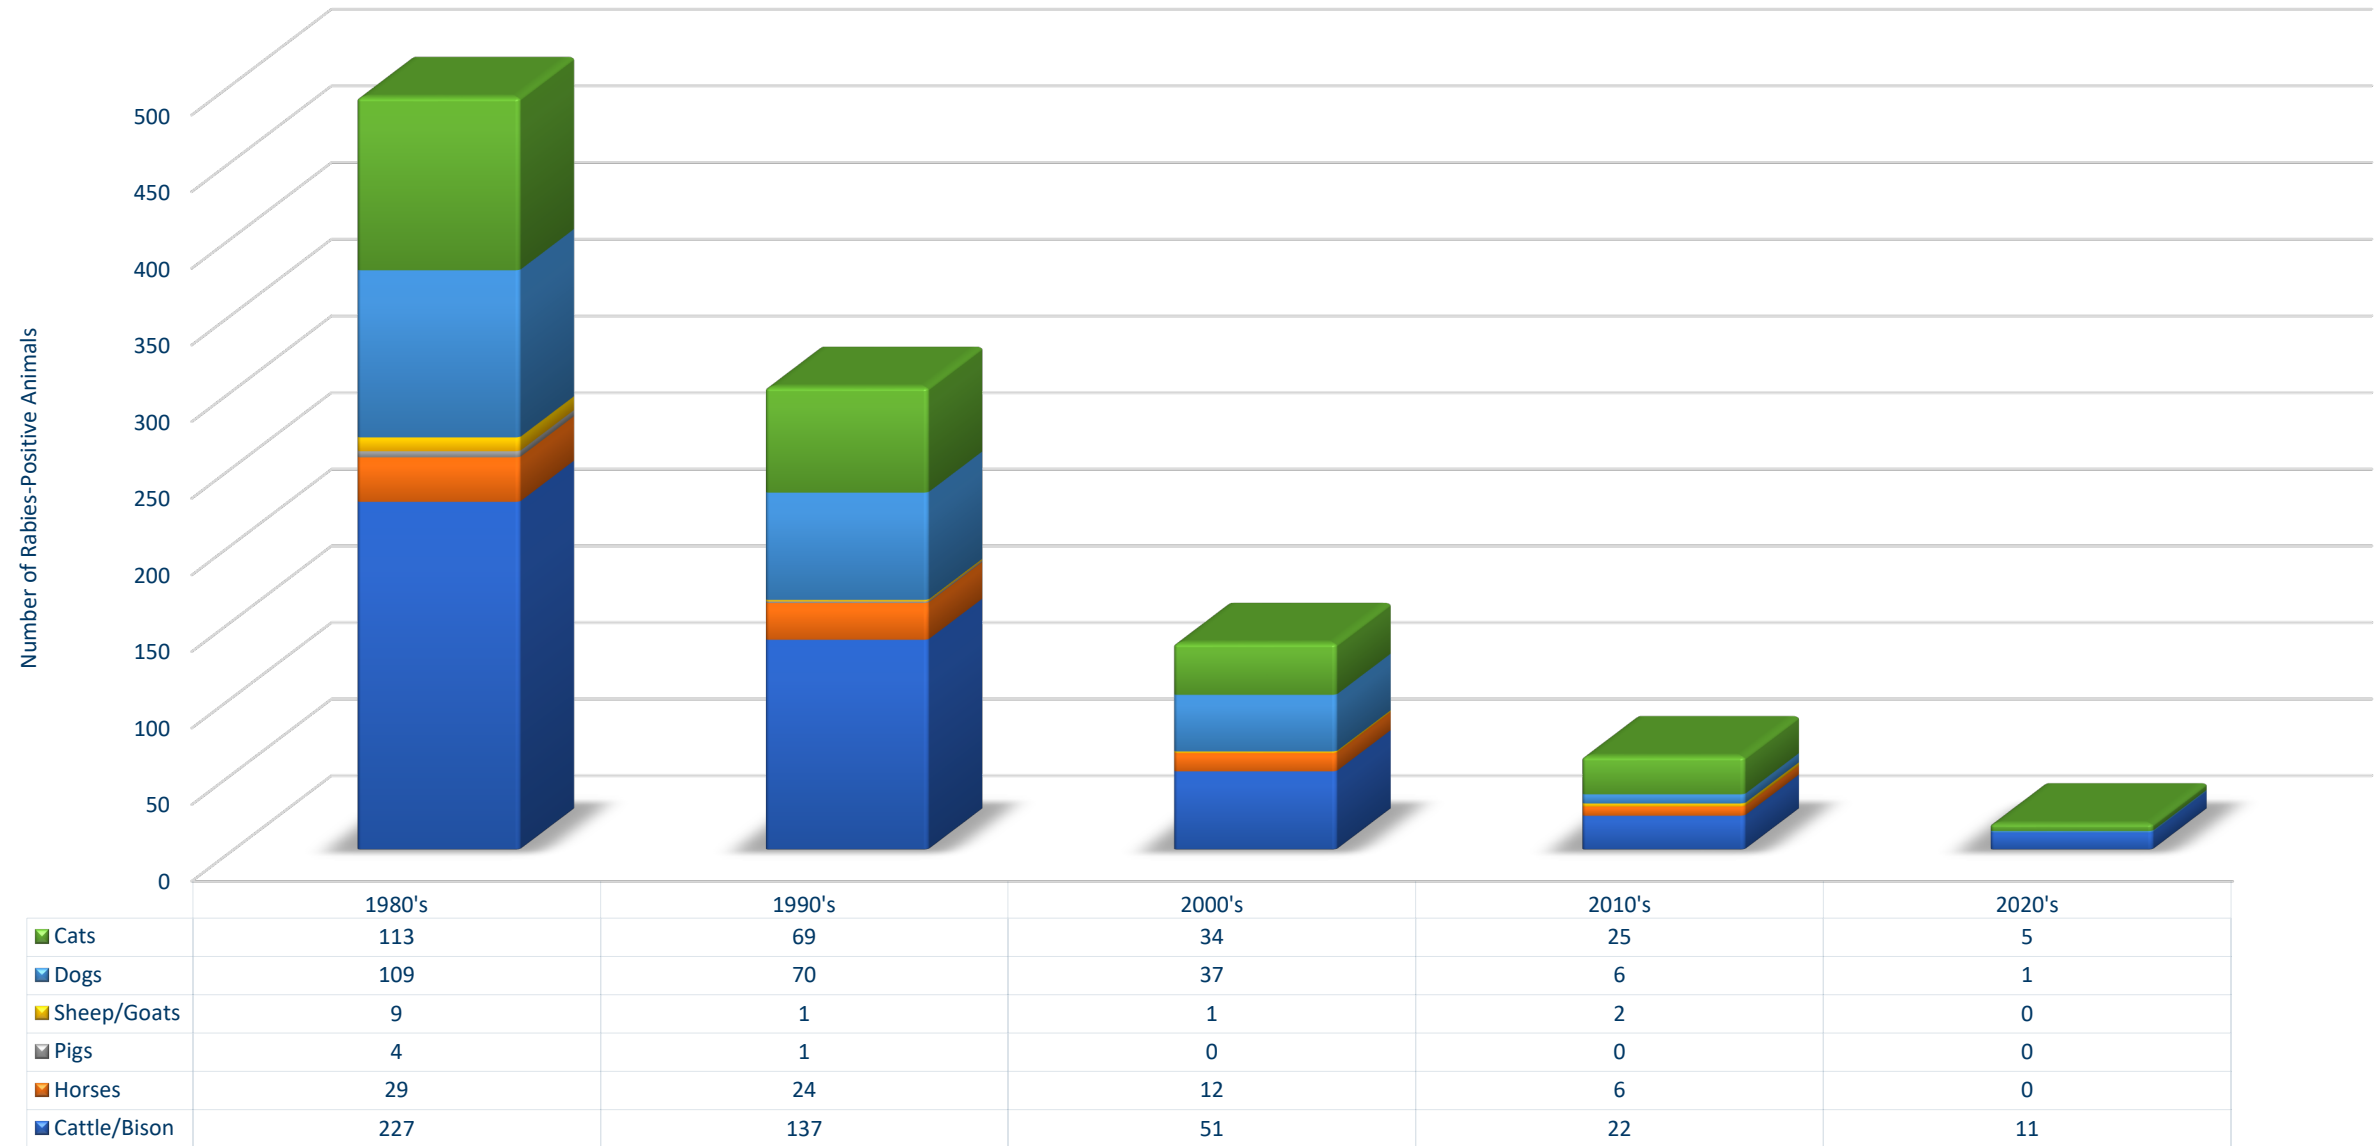

Rabies in Minnesota Domestic Species (1975-Present*)

* 2024 Results current as of 1/31/2024